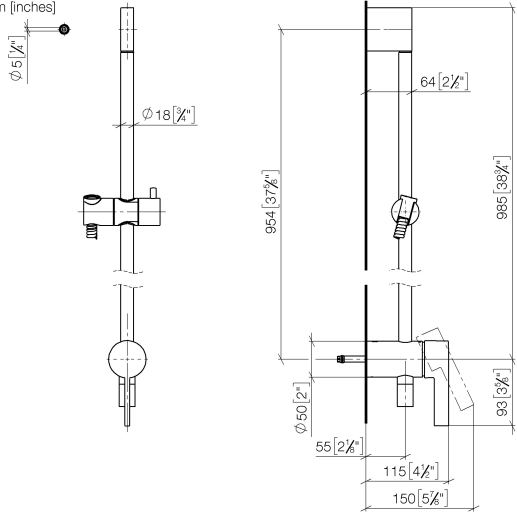

Concealed single-lever mixer with integrated shower connection with shower set without hand shower - Champagne (22kt Gold)

IMO

36 111 970

- metal shower hose 1750mm with integrated anti-twist protection
- slide bar
- Pipe diameter 18 mm
- WRAS 2011027

This article does not include a hand shower!

Intrinsic protection against back flow.

Fits: IMO, LULU, MADISON, MEM, TARA, CL.1, LISSÉ, VAIA, META, CYO

	Champagne (22kt Gold)	36 111 970-47
	Chrome	36 111 970-00
	Brushed Platinum	36 111 970-06
	Platinum	36 111 970-08
	Dark Chrome	36 111 970-19
	Brushed Light Gold	36 111 970-27
	Brushed Durabronze (23kt Gold)	36 111 970-28
	Matte Black	36 111 970-33
	Brushed Bronze	36 111 970-42
	Brushed Champagne (22kt Gold)	36 111 970-46
	Brushed Chrome	36 111 970-93
	Brushed Dark Platinum	36 111 970-99

Concealed single-lever mixer with integrated shower connection with shower set without hand shower - Champagne (22kt Gold)

IMO

36 111 970

mm [inches]

Concealed single-lever mixer with integrated shower connection with shower set without hand shower - Champagne (22kt Gold)

36 111 970

Parts for other finishes can be found here: [Chrome](#)

Spare parts list

No.	Item Number	Name	Quantity used	Delivery time
1	05 17 20 726 02 90	fixing set	1	2
2	09 31 11 049 90	pin	2	2
3	04 31 11 113 00 90	pin	2	2
4	08 17 97 054-47	holder	1	30
5	90 28 22 782 00-47	pipe	1	30
6	28 322 970-47	Metal shower hose 1/2" x 3/8" x 1750 mm - Champagne (22kt Gold)	1	30
7	12 580 970-47	Slide unit - Champagne (22kt Gold)	1	30
8	90 19 97 002 00-47	connection	1	30
9	90 14 20 026 00 90	seal	1	2