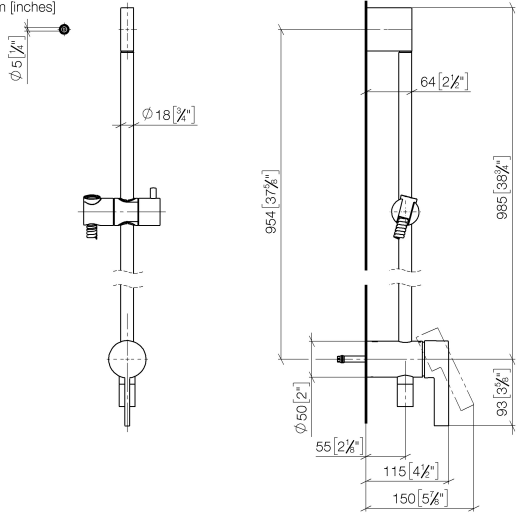

**Concealed single-lever mixer with integrated shower connection with shower set without hand shower - Brushed Chrome**

IMO

36 111 970

- metal shower hose 1750mm with integrated anti-twist protection
- slide bar
- Pipe diameter 18 mm

Concealed single-lever mixer with integrated shower connection with shower set without hand shower - Brushed Chrome

IMO

36 111 970

mm [Inches]

Certificates

Belgaqua\_21-025- WRAS\_2011027. LGA\_29928.  
27\_1.

**Concealed single-lever mixer with integrated shower connection with shower set without hand shower - Brushed Chrome**

IMO

36 111 970

Parts for other finishes can be found here: [Chrome](#)

**Spare parts list**

No.	Item Number	Name	Quantity used	Delivery time
1	05 17 20 726 02 90	fixing set	1	2
2	09 31 11 049 90	pin	2	2
3	04 31 11 113 00 90	pin	2	2
4	08 17 97 054-93	holder	1	20
5	90 28 22 782 00-93	pipe	1	20
6	28 322 970-93	Metal shower hose 1/2" x 3/8" x 1750 mm - Brushed Chrome	1	20
7	12 580 970-93	Slide unit - Brushed Chrome	1	20
8	90 19 97 002 00-93	connection	1	20
9	90 14 20 026 00 90	seal	1	2