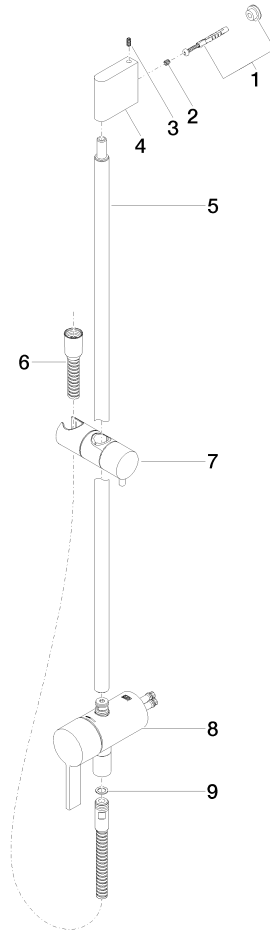

**Concealed single-lever mixer with integrated shower connection with shower set without hand shower - Brushed Chrome**

IMO

36 111 970

- metal shower hose 1750mm with integrated anti-twist protection
- slide bar
- Pipe diameter 18 mm

Concealed single-lever mixer with integrated shower connection with shower set without hand shower - Brushed Chrome

IMO

36 111 970

mm [Inches]

Certificates

Belgaqua\_21-025- WRAS\_2011027. LGA\_29928.  
27\_1.

**Concealed single-lever mixer with integrated shower connection with shower set without hand shower - Brushed Chrome**

IMO

36 111 970

Parts for other finishes can be found here: [Chrome](#)

**Spare parts list**

No.	Item Number	Name	Quantity used	Delivery time
1	05 17 20 726 02 90	fixing set	1	2
2	09 31 11 049 90	pin	2	2
3	04 31 11 113 00 90	pin	2	2
4	08 17 97 054-93	holder	1	20
5	90 28 22 782 00-93	pipe	1	20
6	28 322 970-93	Metal shower hose 1/2" x 3/8" x 1750 mm - Brushed Chrome	1	20
7	12 580 970-93	Slide unit - Brushed Chrome	1	20
8	90 19 97 002 00-93	connection	1	20
9	90 14 20 026 00 90	seal	1	2