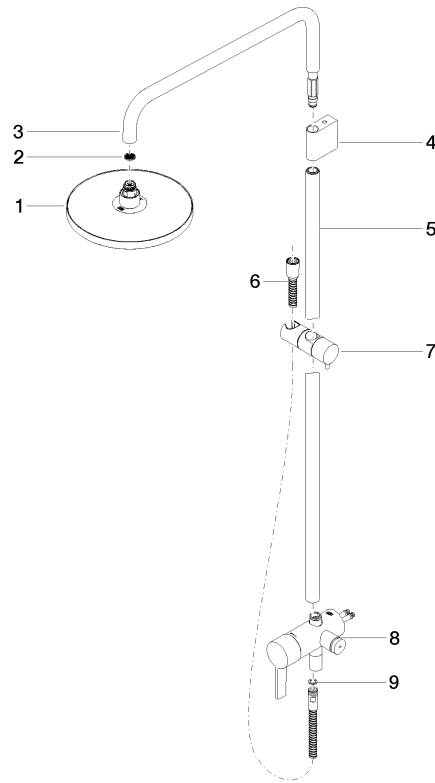

36 112 970

Fits: IMO, LULU, TARA, LISSÉ, VAIA, META

- shower with fixed riser projection 450mm
- overhead shower: rain flow
- rain shower Ø 220 mm
- rain shower with anti-scale system
- max. rainshower flow 14 l/min
- height of fittings up to rain shower (bottom edge) 1010mm
- height of fittings up to top edge of elbow 1150mm
- metal shower hose 1750mm with integrated anti-twist protection
- 1/2" connection
- slide bar
- Pipe diameter 23.5 mm
- automatic diverter for fixed-riser shower/hand shower
- quick clearing
- WRAS 2101043

36 112 970

mm [inches]  
1:10

### Flow rate chart

### Spare parts list

No.	Item Number	Name	Quantity used	Delivery time
1	04 12 05 092 00-00	shower	1	10
2	09 23 01 039 90	sieve	1	2
3	90 28 22 348 00-00	pipe	1	10
4	90 17 11 149 00-00	holder	1	10
5	04 28 22 349 00-00	pipe	1	60
6	28 322 970-00	Metal shower hose 1/2" x 3/8" x 1750 mm - Chrome	1	2
7	12 570 970-00	Slide unit - Chrome	1	10
8	90 17 01 251 00-00	connection	1	10
9	90 14 20 026 00 90	seal	1	2