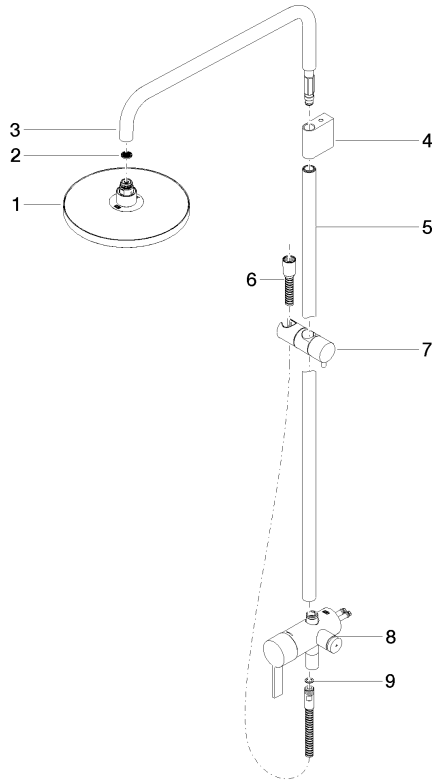

36 112 970

Fits: IMO, LULU, TARA, LISSÉ, VAIA, META

- shower with fixed riser projection 450mm
- overhead shower: rain flow
- rain shower Ø 220 mm
- rain shower with anti-scale system
- max. rainshower flow 14 l/min
- height of fittings up to rain shower (bottom edge) 1010mm
- height of fittings up to top edge of elbow 1150mm
- metal shower hose 1750mm with integrated anti-twist protection
- 1/2" connection
- slide bar
- Pipe diameter 23.5 mm
- automatic diverter for fixed-riser shower/hand shower
- quick clearing
- WRAS 2101043

36 112 970

mm [inches]
1:10

Flow rate chart

Codes & Standards

DIN 4109

EN 817

ISO 3822

Ü-Zeichen

Showerpipe with single-lever shower mixer without hand shower - Dark Chrome

IMO

36 112 970

Certificates

DVGW_DW-
6512DN0

LGA_38

36 112 970

Parts for other
finishes can be found
here: [Chrome](#)

Showerpipe with single-lever shower mixer without hand shower - Dark Chrome

IMO

36 112 970

Spare parts list