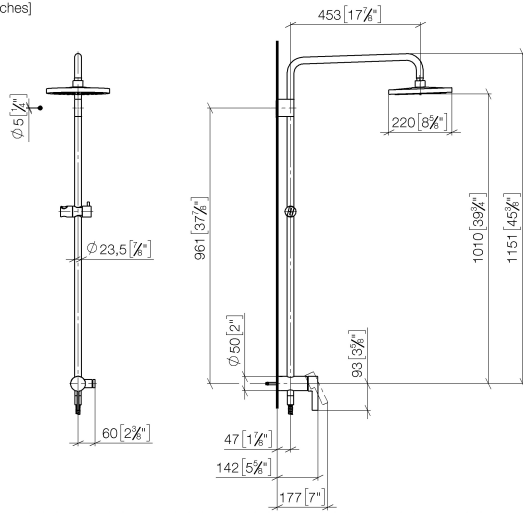

36 112 970

Fits: IMO, LULU, TARA, LISSÉ, VAIA, META

- shower with fixed riser projection 450mm
- overhead shower: rain flow
- rain shower Ø 220 mm
- rain shower with anti-scale system
- max. rainshower flow 14 l/min
- height of fittings up to rain shower (bottom edge) 1010mm
- height of fittings up to top edge of elbow 1150mm
- metal shower hose 1750mm with integrated anti-twist protection
- 1/2" connection
- slide bar
- Pipe diameter 23.5 mm
- automatic diverter for fixed-riser shower/hand shower
- quick clearing
- WRAS 2101043

36 112 970

mm [inches]
1:10

Flow rate chart

Codes & Standards

DIN 4109

EN 817

ISO 3822

Ü-Zeichen

Showerpipe with single-lever shower mixer without hand shower - Dark Chrome

IMO

36 112 970

Certificates

DVGW_DW-
6512DN0

LGA_38

36 112 970

Parts for other
finishes can be found
here: [Chrome](#)

Showerpipe with single-lever shower mixer without hand shower - Dark Chrome

IMO

36 112 970

Spare parts list