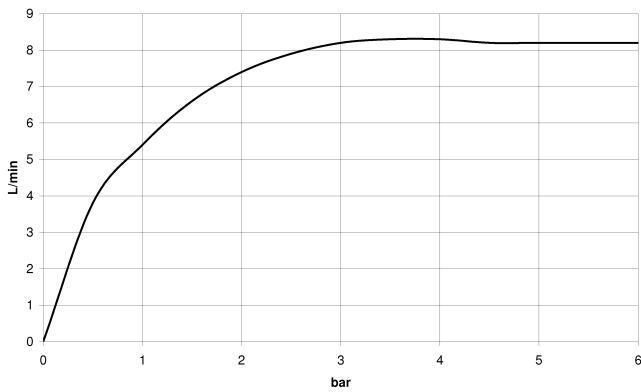

36 112 970

Fits: IMO, LULU, TARA, LISSÉ, VAIA, META

- shower with fixed riser projection 450mm
- overhead shower: rain flow
- rain shower Ø 220 mm
- rain shower with anti-scale system
- max. rainshower flow 14 l/min
- height of fittings up to rain shower (bottom edge) 1010mm
- height of fittings up to top edge of elbow 1150mm
- metal shower hose 1750mm with integrated anti-twist protection
- 1/2" connection
- slide bar
- Pipe diameter 23.5 mm
- automatic diverter for fixed-riser shower/hand shower
- quick clearing
- WRAS 2101043

This article does not include a hand shower!

Intrinsic protection against back flow.

	Dark Chrome	36 112 970-19
	Chrome	36 112 970-00
	Brushed Platinum	36 112 970-06
	Platinum	36 112 970-08
	Brushed Light Gold	36 112 970-27
	Brushed Durabronze (23kt Gold)	36 112 970-28
	Matte Black	36 112 970-33
	Brushed Bronze	36 112 970-42
	Brushed Champagne (22kt Gold)	36 112 970-46
	Champagne (22kt Gold)	36 112 970-47
	Brushed Chrome	36 112 970-93
	Brushed Dark Platinum	36 112 970-99

36 112 970

mm [inches]
1:10

Flow rate chart

Codes & Standards

DIN 4109

EN 817

ISO 3822

Ü-Zeichen