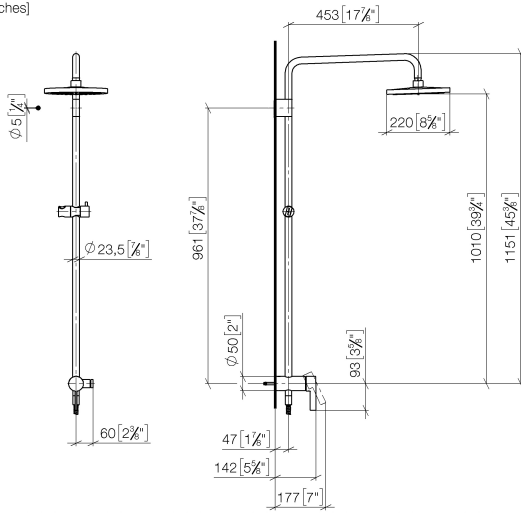

Showerpipe with single-lever shower mixer without hand shower - Brushed Durabronz (23kt Gold)

IMO

36 112 970

Fits: IMO, LULU, TARA, LISSÉ, VAIA, META

- shower with fixed riser projection 450mm
- overhead shower: rain flow
- rain shower Ø 220 mm
- rain shower with anti-scale system
- max. rainshower flow 14 l/min
- height of fittings up to rain shower (bottom edge) 1010mm
- height of fittings up to top edge of elbow 1150mm
- metal shower hose 1750mm with integrated anti-twist protection
- 1/2" connection
- slide bar
- Pipe diameter 23.5 mm
- automatic diverter for fixed-riser shower/hand shower
- quick clearing
- WRAS 2101043

Showerpipe with single-lever shower mixer without hand shower - Brushed Durabross (23kt Gold)

36 112 970

Required miscellaneous

Concealed wall mounting - 35 050 970 90
 •max. recess depth 105 mm
 •min. recess depth 80 mm

Showerpipe with single-lever shower mixer without hand shower - Brushed Durabronz (23kt Gold)

36 112 970
mm [inches]
1:10

Flow rate chart

Codes & Standards

DIN 4109

EN 1717

EN 817

ISO 3822