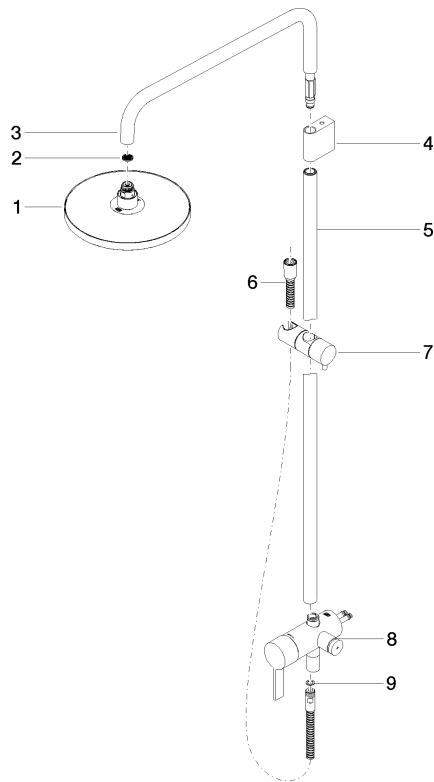

Showerpipe with single-lever shower mixer without hand shower - Brushed
Durabronze (23kt Gold)

36 112 970

Product version from 4/1/2024