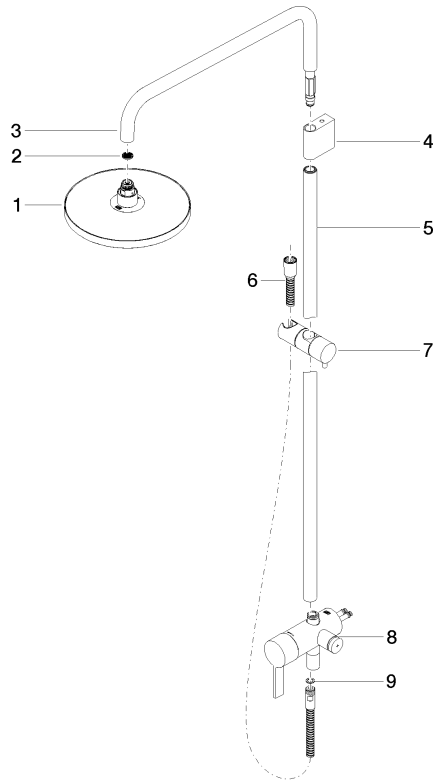

**Showerpipe with single-lever shower mixer without hand shower - Brushed Champagne (22kt Gold)**

IMO

36 112 970

Fits: IMO, LULU, TARA, LISSÉ, VAIA, META

- shower with fixed riser projection 450mm
- overhead shower: rain flow
- rain shower Ø 220 mm
- rain shower with anti-scale system
- max. rainshower flow 14 l/min
- height of fittings up to rain shower (bottom edge) 1010mm
- height of fittings up to top edge of elbow 1150mm
- metal shower hose 1750mm with integrated anti-twist protection
- 1/2" connection
- slide bar
- Pipe diameter 23.5 mm
- automatic diverter for fixed-riser shower/hand shower
- quick clearing
- WRAS 2101043

**Showerpipe with single-lever shower mixer without hand shower - Brushed Champagne (22kt Gold)**

36 112 970  
mm [inches]  
1:10

**Flow rate chart**

**Codes & Standards**

DIN 4109

EN 817

ISO 3822

Ü-Zeichen

Showerpipe with single-lever shower mixer without hand shower - Brushed  
Champagne (22kt Gold)

---

IMO

36 112 970

Certificates

---

DVGW\_DW-  
6512DN0

LGA\_38

# Showerpipe with single-lever shower mixer without hand shower - Brushed Champagne (22kt Gold)

IMO

36 112 970

**Product version from 4/1/2024**

Parts for other finishes can be found here: [Chrome](#)

Showerpipe with single-lever shower mixer without hand shower - Brushed  
Champagne (22kt Gold)