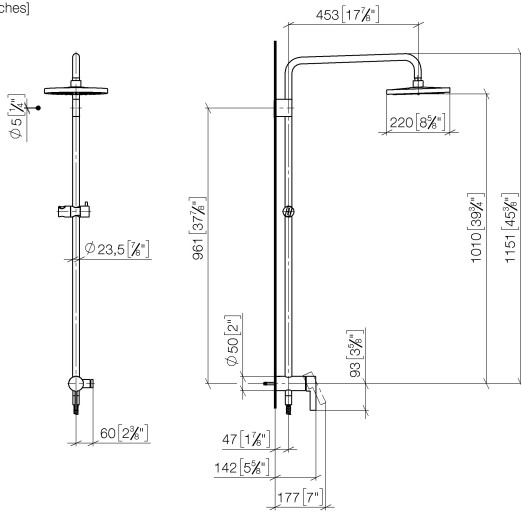

**Showerpipe with single-lever shower mixer without hand shower - Brushed Champagne (22kt Gold)**

IMO

36 112 970

Fits: IMO, LULU, TARA, LISSÉ, VAIA, META

- shower with fixed riser projection 450mm
- overhead shower: rain flow
- rain shower Ø 220 mm
- rain shower with anti-scale system
- max. rainshower flow 14 l/min
- height of fittings up to rain shower (bottom edge) 1010mm
- height of fittings up to top edge of elbow 1150mm
- metal shower hose 1750mm with integrated anti-twist protection
- 1/2" connection
- slide bar
- Pipe diameter 23.5 mm
- automatic diverter for fixed-riser shower/hand shower
- quick clearing
- WRAS 2101043

**Showerpipe with single-lever shower mixer without hand shower - Brushed Champagne (22kt Gold)**

36 112 970  
mm [inches]  
1:10

**Flow rate chart**

**Codes & Standards**

DIN 4109

EN 817

ISO 3822

Ü-Zeichen