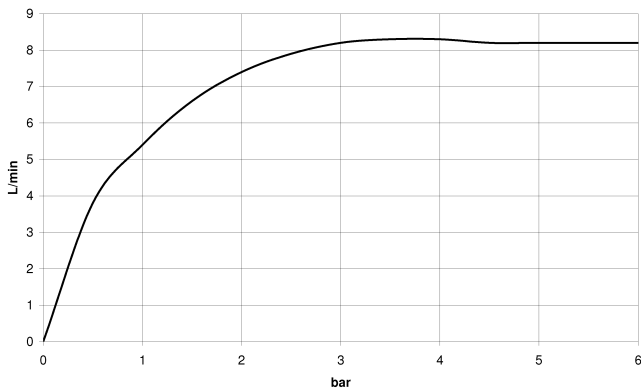

Showerpipe with single-lever shower mixer without hand shower - Champagne (22kt Gold)

IMO

36 112 970

Fits: IMO, LULU, TARA, LISSÉ, VAIA, META

- shower with fixed riser projection 450mm
- overhead shower: rain flow
- rain shower Ø 220 mm
- rain shower with anti-scale system
- max. rainshower flow 14 l/min
- height of fittings up to rain shower (bottom edge) 1010mm
- height of fittings up to top edge of elbow 1150mm
- metal shower hose 1750mm with integrated anti-twist protection
- 1/2" connection
- slide bar
- Pipe diameter 23.5 mm
- automatic diverter for fixed-riser shower/hand shower
- quick clearing
- WRAS 2101043

This article does not include a hand shower!
Intrinsic protection against back flow.

	Champagne (22kt Gold)	36 112 970-47
	Chrome	36 112 970-00
	Brushed Platinum	36 112 970-06
	Platinum	36 112 970-08
	Dark Chrome	36 112 970-19
	Brushed Light Gold	36 112 970-27
	Brushed Durabronze (23kt Gold)	36 112 970-28
	Matte Black	36 112 970-33
	Brushed Bronze	36 112 970-42
	Brushed Champagne (22kt Gold)	36 112 970-46
	Brushed Chrome	36 112 970-93
	Brushed Dark Platinum	36 112 970-99

**Showerpipe with single-lever shower mixer without hand shower - Champagne
(22kt Gold)**

36 112 970
mm [inches]
1:10

Flow rate chart

Codes & Standards

DIN 4109

EN 817

ISO 3822

Ü-Zeichen