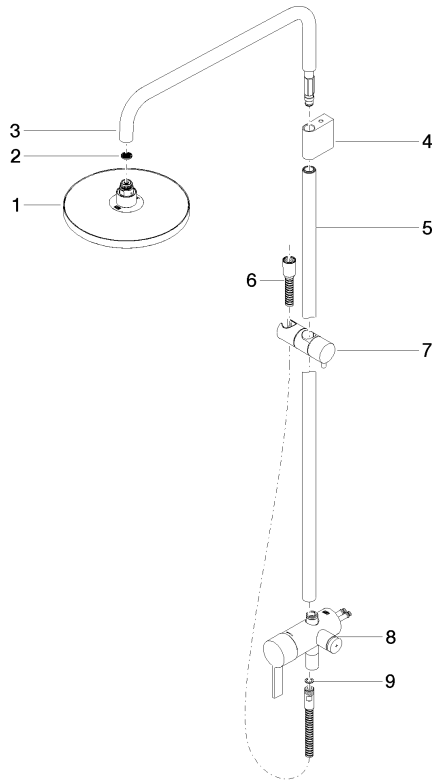

Showerpipe with single-lever shower mixer without hand shower - Champagne (22kt Gold)

IMO

36 112 970

Fits: IMO, LULU, TARA, LISSÉ, VAIA, META

- shower with fixed riser projection 450mm
- overhead shower: rain flow
- rain shower Ø 220 mm
- rain shower with anti-scale system
- max. rainshower flow 14 l/min
- height of fittings up to rain shower (bottom edge) 1010mm
- height of fittings up to top edge of elbow 1150mm
- metal shower hose 1750mm with integrated anti-twist protection
- 1/2" connection
- slide bar
- Pipe diameter 23.5 mm
- automatic diverter for fixed-riser shower/hand shower
- quick clearing
- WRAS 2101043

**Showerpipe with single-lever shower mixer without hand shower - Champagne
(22kt Gold)**

36 112 970
mm [inches]
1:10

Flow rate chart

Codes & Standards

DIN 4109

EN 817

ISO 3822

Ü-Zeichen

Showerpipe with single-lever shower mixer without hand shower - Champagne
(22kt Gold)

IMO

36 112 970

Certificates

DVGW_DW-
6512DN0

LGA_38

Showerpipe with single-lever shower mixer without hand shower - Champagne (22kt Gold)

IMO

36 112 970

Product version from 4/1/2024

Parts for other finishes can be found here: [Chrome](#)

Showerpipe with single-lever shower mixer without hand shower - Champagne
(22kt Gold)

IMO

36 112 970

Spare parts list