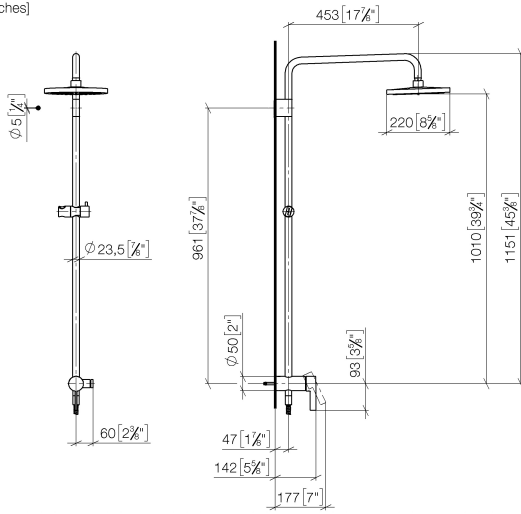

Showerpipe with single-lever shower mixer without hand shower - Champagne (22kt Gold)

IMO

36 112 970

Fits: IMO, LULU, TARA, LISSÉ, VAIA, META

- shower with fixed riser projection 450mm
- overhead shower: rain flow
- rain shower Ø 220 mm
- rain shower with anti-scale system
- max. rainshower flow 14 l/min
- height of fittings up to rain shower (bottom edge) 1010mm
- height of fittings up to top edge of elbow 1150mm
- metal shower hose 1750mm with integrated anti-twist protection
- 1/2" connection
- slide bar
- Pipe diameter 23.5 mm
- automatic diverter for fixed-riser shower/hand shower
- quick clearing
- WRAS 2101043

**Showerpipe with single-lever shower mixer without hand shower - Champagne
(22kt Gold)**

36 112 970
mm [inches]
1:10

Flow rate chart

Codes & Standards

DIN 4109

EN 817

ISO 3822

Ü-Zeichen

Product version from 4/1/2024

No.	Item Number	Name	Quantity used	Delivery time
	04 12 05 092 00-47	shower	9	60