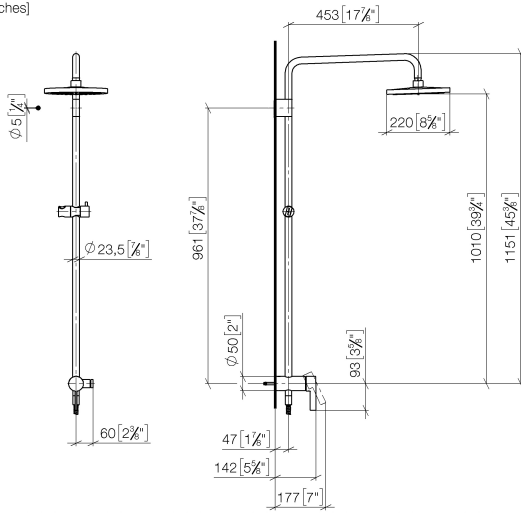

Showerpipe with single-lever shower mixer without hand shower - Brushed Dark Platinum

IMO

36 112 970

Fits: IMO, LULU, TARA, LISSÉ, VAIA, META

- shower with fixed riser projection 450mm
- overhead shower: rain flow
- rain shower Ø 220 mm
- rain shower with anti-scale system
- max. rainshower flow 14 l/min
- height of fittings up to rain shower (bottom edge) 1010mm
- height of fittings up to top edge of elbow 1150mm
- metal shower hose 1750mm with integrated anti-twist protection
- 1/2" connection
- slide bar
- Pipe diameter 23.5 mm
- automatic diverter for fixed-riser shower/hand shower
- quick clearing
- WRAS 2101043

Showerpipe with single-lever shower mixer without hand shower - Brushed Dark Platinum

IMO

36 112 970

Required miscellaneous

Concealed wall mounting - 35 050 970 90
 •max. recess depth 105 mm
 •min. recess depth 80 mm

36 112 970
mm [inches]
1:10

Flow rate chart

Codes & Standards

DIN 4109

EN 1717

EN 817

ISO 3822

Scottish Water
Byelaws