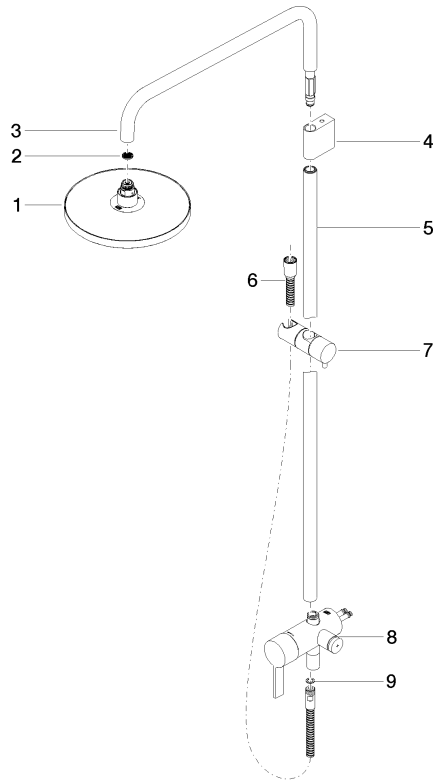

Showerpipe with single-lever shower mixer without hand shower - Brushed
Dark Platinum

IMO

36 112 970

Product version from 4/1/2024