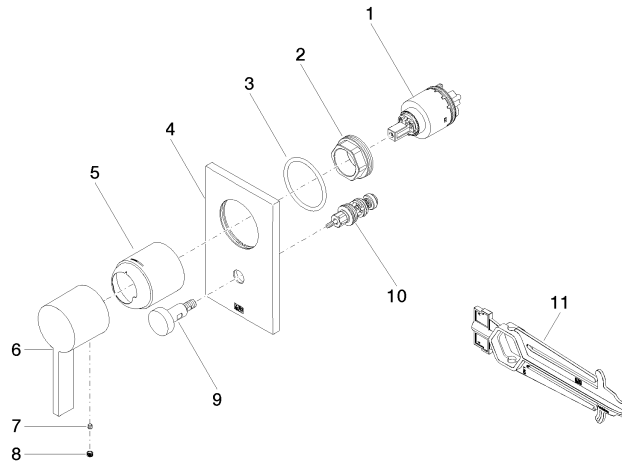

### Certificates

---

LGA\_19

WRAS\_2207

**Concealed single-lever mixer with diverter - Brushed Champagne (22kt Gold)**

36 120 670 Product version from 2/20/2020

**Spare parts list**

No.	Item Number	Name	Quantity used	Delivery time
1	90 15 05 039 00 90	cartridge	1	2
2	09 24 04 448 90	nut	1	2
3	09 14 10 084 90	seal	1	2
4	09 11 02 258-46	plate	1	30
5	09 11 02 260-46	sleeve	1	30
6	09 20 67 007-46	handle	1	30
7	09 31 11 099 90	pin	1	2
8	90 31 20 109 00 90	plug	1	2
9	90 31 09 139 00-46	pull-rod	1	30
10	90 21 34 081 00 90	diverter	1	2
11	90 30 09 064 00 90	key	1	2