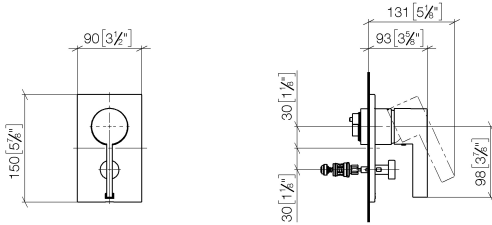

### Required miscellaneous

**Concealed single-lever mixer -** 35 020 970 90

- max. recess depth mm
- min. recess depth mm

### Required miscellaneous

**xGRID Installation track 555 mm -** 12 360 970 90

## Concealed single-lever mixer with diverter - Brushed Champagne (22kt Gold)

36 120 670 Product version from 2/20/2020

mm [inches]