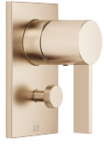

## Concealed single-lever mixer with diverter - Brushed Champagne (22kt Gold)

36 120 670 Product version from 2/20/2020

- automatic diverter
- cover plate 150 x 90 mm
- WRAS

	Brushed Champagne (22kt Gold)	36 120 670-46
	Chrome	36 120 670-00
	Brushed Platinum	36 120 670-06
	Platinum	36 120 670-08
	Dark Chrome	36 120 670-19
	Brushed Light Gold	36 120 670-27
	Brushed Durabrass (23kt Gold)	36 120 670-28
	Matte Black	36 120 670-33
	Champagne (22kt Gold)	36 120 670-47
	Brushed Chrome	36 120 670-93
	Brushed Dark Platinum	36 120 670-99

### Recommended miscellaneous

**xGRID Attachment set for integrating in the dry wall construction -** 12 340 970 90