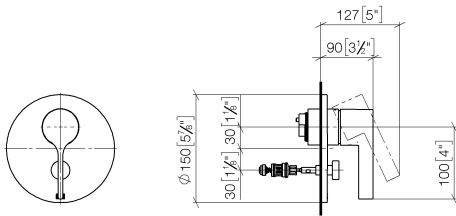

VAIA Concealed single-lever mixer with diverter - Brushed Champagne (22kt Gold)

36 120 809 Product version from 2/20/2020
mm [inches]