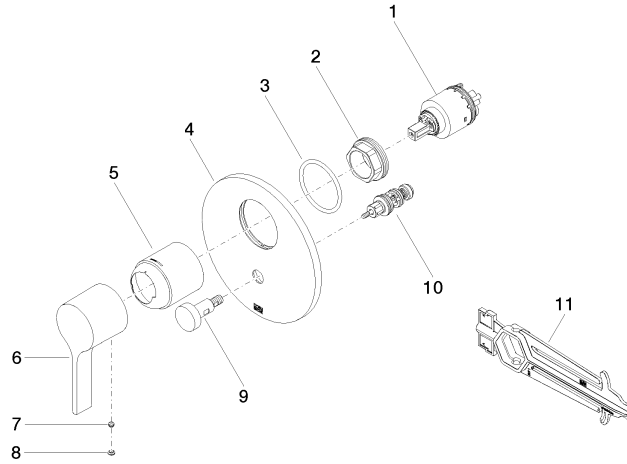

### Certificates

---

LGA\_19

WRAS\_2207

**VAIA Concealed single-lever mixer with diverter - Brushed Champagne (22kt Gold)**

36 120 809 Product version from 2/20/2020

**Spare parts list**

No.	Item Number	Name	Quantity used	Delivery time
1	90 15 05 039 00 90	cartridge	1	2
2	09 24 04 448 90	nut	1	2
3	09 14 10 084 90	seal	1	2
4	09 11 02 261-46	plate	1	30
5	09 11 02 260-46	sleeve	1	30
6	09 20 80 023-46	handle	1	30
7	90 31 11 063 00 90	pin	1	2
8	90 31 20 087 00-46	plug	1	30
9	90 31 09 139 00-46	pull-rod	1	30
10	90 21 34 081 00 90	diverter	1	2
11	90 30 09 064 00 90	key	1	2