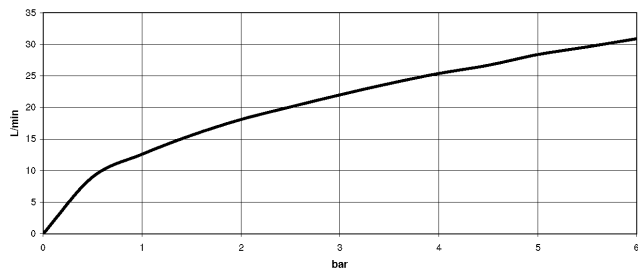

### Required miscellaneous

**xGRID Installation track 555 mm -** 12 360 970 90

### Flow rate chart