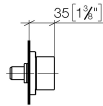

## CL.1 Wall valve - Champagne (22kt Gold)

---

36 310 705 Product version from 10/14/2020

- rosette 60 x 60 mm

## CL.1 Wall valve - Champagne (22kt Gold)

---

36 310 705 Product version from 10/14/2020

mm [inches]

**CL.1 Wall valve - Champagne (22kt Gold)**

36 310 705 Product version from 10/14/2020

**Spare parts list**

No.	Item Number	Name	Quantity used	Delivery time
1	90 20 70 051 01-47	handle	1	30
2	90 21 02 108 00 90	disc	1	2