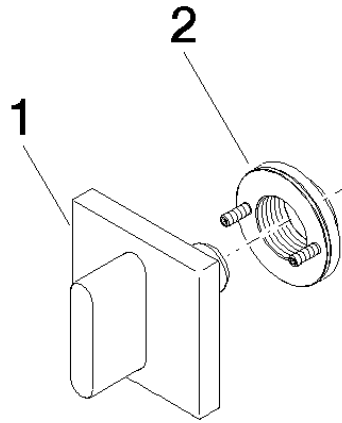

## CL.1 Wall valve - Champagne (22kt Gold)

---

36 310 705 Product version from 10/14/2020

- rosette 60 x 60 mm

## CL.1 Wall valve - Champagne (22kt Gold)

---

36 310 705 Product version from 10/14/2020

mm [inches]

**CL.1 Wall valve - Champagne (22kt Gold)**

36 310 705 Product version from 10/14/2020

**Spare parts list**

No.	Item Number	Name	Quantity used	Delivery time
1	90 20 70 051 01-47	handle	1	30
2	90 21 02 108 00 90	disc	1	2