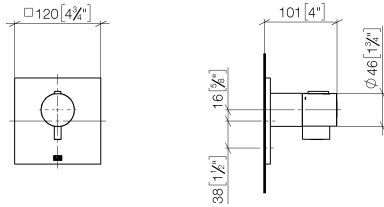

36 501 985

- cover plate 120 x 120 mm
- temperature control handle with safety limit stop at 38°C
- thermostat cartridge
- WRAS 2011026

Fits: IMO, MEM, CL.1, CYO

	Chrome	36 501 985-00
	Brushed Platinum	36 501 985-06
	Platinum	36 501 985-08
	Dark Chrome	36 501 985-19
	Brushed Light Gold	36 501 985-27
	Brushed Durabronze (23kt Gold)	36 501 985-28
	Matte Black	36 501 985-33
	Brushed Champagne (22kt Gold)	36 501 985-46
	Champagne (22kt Gold)	36 501 985-47
	Brushed Chrome	36 501 985-93
	Brushed Dark Platinum	36 501 985-99

Required miscellaneous

xTOOL Concealed thermostat module without volume control - 35 503 970 90
 •max. recess depth 160 mm
 •min. recess depth 95 mm

Recommended miscellaneous

xGRID Attachment set for integrating in the dry wall construction - 12 340 970 90

Required miscellaneous

xGRID Installation track 555 mm - 12 360 970 90

36 501 985

mm [inches]

Certificates

WRAS_2011026.

DVGW_DW-
6512DN0706.

LGA_29930.