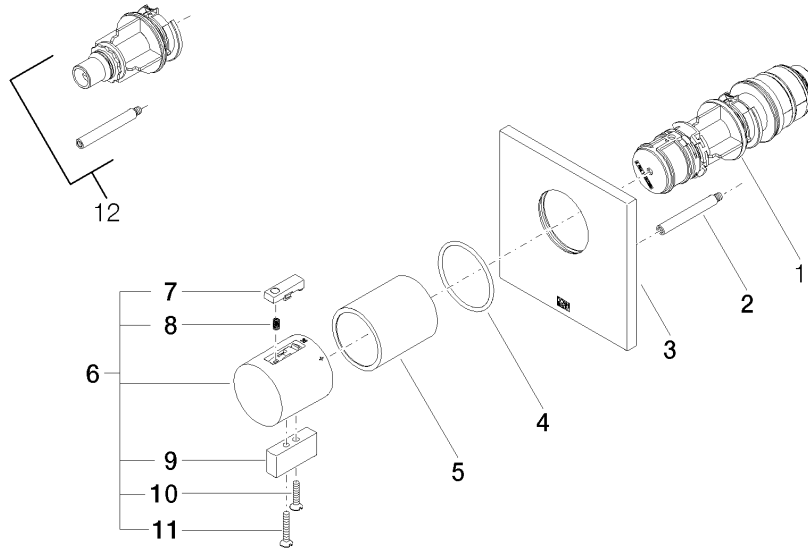

36 501 985

- cover plate 120 x 120 mm
- temperature control handle with safety limit stop at 38°C
- thermostat cartridge
- WRAS 2011026

Fits: IMO, MEM, CL.1, CYO

	Chrome	36 501 985-00
	Brushed Platinum	36 501 985-06
	Platinum	36 501 985-08
	Dark Chrome	36 501 985-19
	Brushed Light Gold	36 501 985-27
	Brushed Durabronze (23kt Gold)	36 501 985-28
	Matte Black	36 501 985-33
	Brushed Champagne (22kt Gold)	36 501 985-46
	Champagne (22kt Gold)	36 501 985-47
	Brushed Chrome	36 501 985-93
	Brushed Dark Platinum	36 501 985-99

Required miscellaneous

xTOOL Concealed thermostat module without volume control - 35 503 970 90
 •max. recess depth 160 mm
 •min. recess depth 95 mm

Recommended miscellaneous

xGRID Attachment set for integrating in the dry wall construction - 12 340 970 90

Required miscellaneous

xGRID Installation track 555 mm - 12 360 970 90

36 501 985

mm [inches]

Certificates

WRAS_2011026.

DVGW_DW-
6512DN0706.

LGA_29930.

LGA_29932.

36 501 985

Spare parts list

No.	Item Number	Name	Quantity used	Delivery time
1	90 15 05 065 00 90	cartridge	1	2
2	90 31 09 095 00 90	bar	1	2
3	09 11 02 196-00	cover	1	60
4	90 14 10 049 00 90	seal	1	2
5	90 21 02 112 00-00	sleeve	1	10
6	04 17 33 006 00-00	handle	1	60
7	90 21 33 011 00-13	handle	1	2
8	90 16 02 027 00 90	spring	1	2
9	09 20 33 006-00	handle	1	10
10	09 30 30 159-00	screw	1	10
11	09 30 30 160-00	screw	1	10
12	12 178 970 90	Extension 46 mm -	1	2