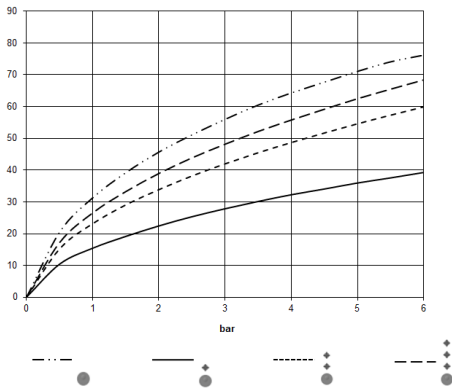

**Required miscellaneous**

**xGRID Installation track 555 mm -** 12 360 970 90

36 503 809

mm [inches]

Flow rate chart

Codes & Standards

DIN 4109

ISO 3822

Scottish Water  
Byelaws

UK Water Supply  
Regulations

Ü-Zeichen

VAIA xTOOL Concealed thermostat without volume control 3/4" - Chrome

VAIA

36 503 809

Certificates

LGA\_29