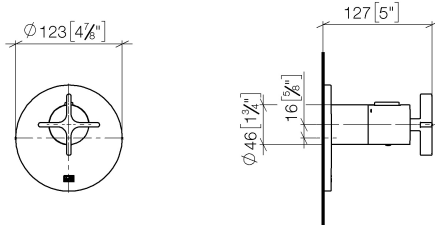

36 503 809

- cover plate Ø 123 mm
- temperature control handle with safety limit stop at 38°C
- thermostat cartridge
- WRAS 2011026

	Chrome	36 503 809-00
	Brushed Platinum	36 503 809-06
	Platinum	36 503 809-08
	Dark Chrome	36 503 809-19
	Brushed Durabronze (23kt Gold)	36 503 809-28
	Brushed Bronze	36 503 809-42
	Brushed Champagne (22kt Gold)	36 503 809-46
	Champagne (22kt Gold)	36 503 809-47
	Brushed Dark Platinum	36 503 809-99

**Required miscellaneous**

**xTOOL Concealed thermostat module without volume control -** 35 503 970 90  
 • max. recess depth 110 mm  
 • min. recess depth 85 mm

**Recommended miscellaneous**

**xGRID Attachment set for integrating in the dry wall construction -** 12 340 970 90

**Required miscellaneous**

**xGRID Installation track 555 mm -** 12 360 970 90

36 503 809

mm [inches]

Flow rate chart

Codes & Standards

DIN 4109

ISO 3822