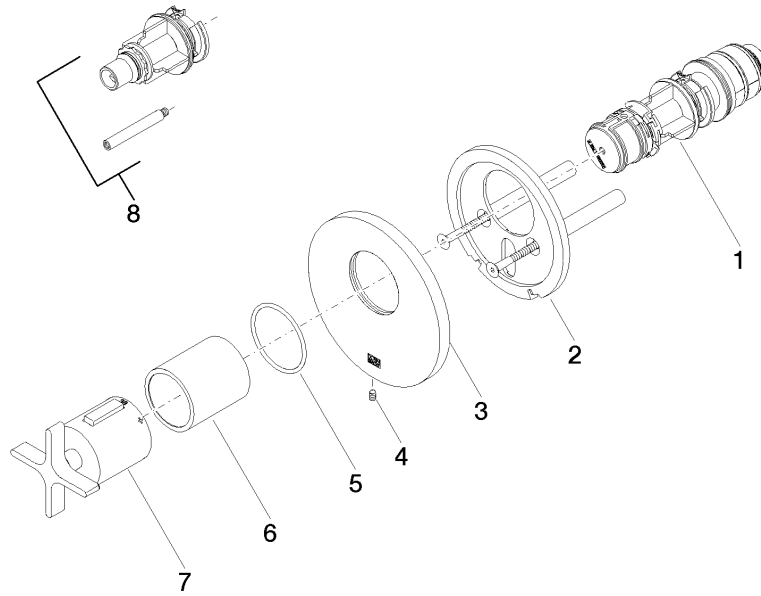

36 503 809

- cover plate Ø 123 mm
- temperature control handle with safety limit stop at 38°C
- thermostat cartridge
- WRAS 2011026

	Chrome	36 503 809-00
	Brushed Platinum	36 503 809-06
	Platinum	36 503 809-08
	Dark Chrome	36 503 809-19
	Brushed Durabronze (23kt Gold)	36 503 809-28
	Brushed Bronze	36 503 809-42
	Brushed Champagne (22kt Gold)	36 503 809-46
	Champagne (22kt Gold)	36 503 809-47
	Brushed Dark Platinum	36 503 809-99

**Required miscellaneous**

**xGRID Installation track 555 mm -** 12 360 970 90

36 503 809

mm [inches]

Flow rate chart

Codes & Standards

DIN 4109

ISO 3822

Scottish Water  
Byelaws

UK Water Supply  
Regulations

Ü-Zeichen

VAIA xTOOL Concealed thermostat without volume control 3/4" - Chrome

VAIA

36 503 809

Certificates

LGA\_29

LGA\_29

LGA\_29

WRAS\_2011

VAIA xTOOL Concealed thermostat without volume control 3/4" - Chrome

VAIA

36 503 809

**Spare parts list**

No.	Item Number	Name	Quantity used	Delivery time
	90 15 02 063 00 90	cartridge	8	2