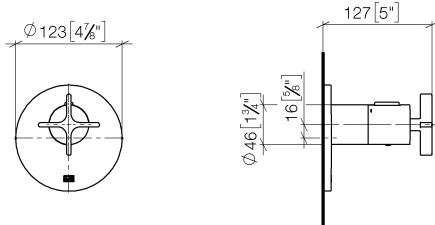

36 503 809

- cover plate Ø 123 mm
- temperature control handle with safety limit stop at 38°C
- thermostat cartridge
- WRAS 2011026

	Platinum	36 503 809-08
	Chrome	36 503 809-00
	Brushed Platinum	36 503 809-06
	Dark Chrome	36 503 809-19
	Brushed Durabronze (23kt Gold)	36 503 809-28
	Brushed Bronze	36 503 809-42
	Brushed Champagne (22kt Gold)	36 503 809-46
	Champagne (22kt Gold)	36 503 809-47
	Brushed Dark Platinum	36 503 809-99

Required miscellaneous

xTOOL Concealed thermostat module without volume control - 35 503 970 90
 • max. recess depth 110 mm
 • min. recess depth 85 mm

Recommended miscellaneous

xGRID Attachment set for integrating in the dry wall construction - 12 340 970 90

Required miscellaneous

xGRID Installation track 555 mm - 12 360 970 90

36 503 809

mm [inches]

Codes & Standards

DIN 4109	ISO 3822	Scottish Water Byelaws	UK Water Supply Regulations
----------	----------	------------------------	-----------------------------