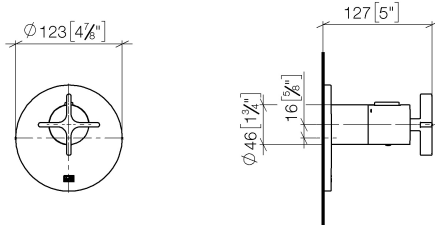

36 503 809

- cover plate Ø 123 mm
- temperature control handle with safety limit stop at 38°C
- thermostat cartridge
- WRAS 2011026

	Dark Chrome	36 503 809-19
	Chrome	36 503 809-00
	Brushed Platinum	36 503 809-06
	Platinum	36 503 809-08
	Brushed Durabronze (23kt Gold)	36 503 809-28
	Brushed Bronze	36 503 809-42
	Brushed Champagne (22kt Gold)	36 503 809-46
	Champagne (22kt Gold)	36 503 809-47
	Brushed Dark Platinum	36 503 809-99

**Required miscellaneous**

**xTOOL Concealed thermostat module without volume control -** 35 503 970 90  
 • max. recess depth 110 mm  
 • min. recess depth 85 mm

**Recommended miscellaneous**

**xGRID Attachment set for integrating in the dry wall construction -** 12 340 970 90

**Required miscellaneous**

**xGRID Installation track 555 mm -** 12 360 970 90

36 503 809

mm [inches]

Codes & Standards

DIN 4109	ISO 3822	Scottish Water Byelaws	UK Water Supply Regulations
----------	----------	------------------------	-----------------------------