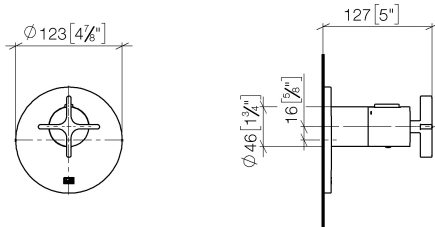

Required miscellaneous

xGRID Installation track 555 mm - 12 360 970 90

VAIA xTOOL Concealed thermostat without volume control 3/4" - Brushed Champagne (22kt Gold)

VAIA

36 503 809
mm [inches]

Flow rate chart