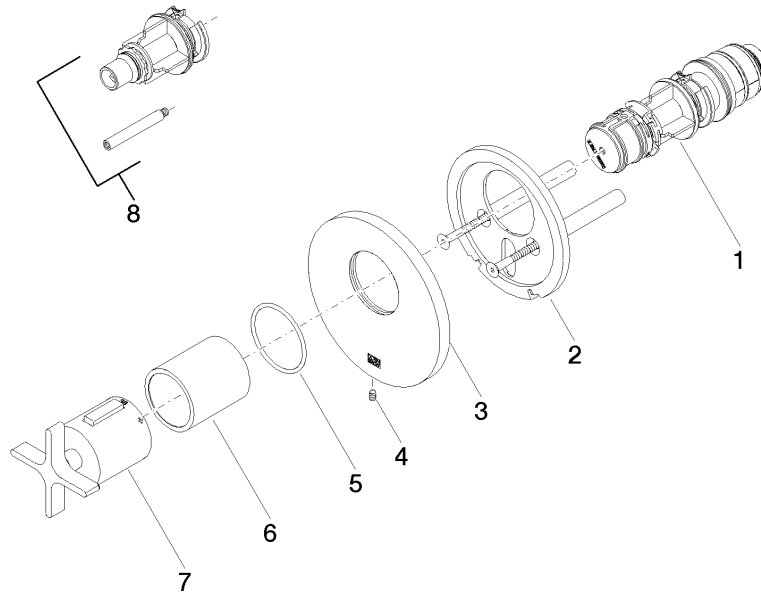

36 503 809

Certificates

LGA_29

LGA_29

LGA_29

WRAS_2011

VAIA xTOOL Concealed thermostat without volume control 3/4" - Brushed
Champagne (22kt Gold)

VAIA

36 503 809

VAIA xTOOL Concealed thermostat without volume control 3/4" - Brushed
Champagne (22kt Gold)

VAIA

36 503 809

Spare parts list

No.	Item Number	Name	Quantity used	Delivery time
	90 15 02 063 00 90	cartridge	8	2