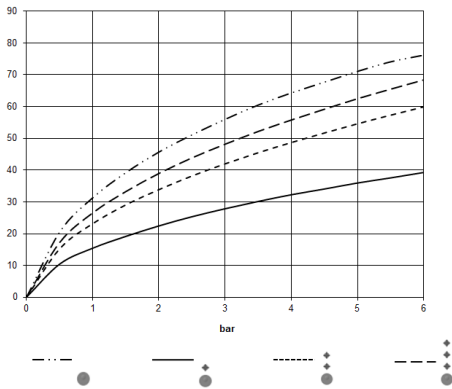

Required miscellaneous

xGRID Installation track 555 mm - 12 360 970 90

VAIA xTOOL Concealed thermostat without volume control 3/4" - Brushed Champagne (22kt Gold)

VAIA

36 503 809
mm [inches]

Flow rate chart