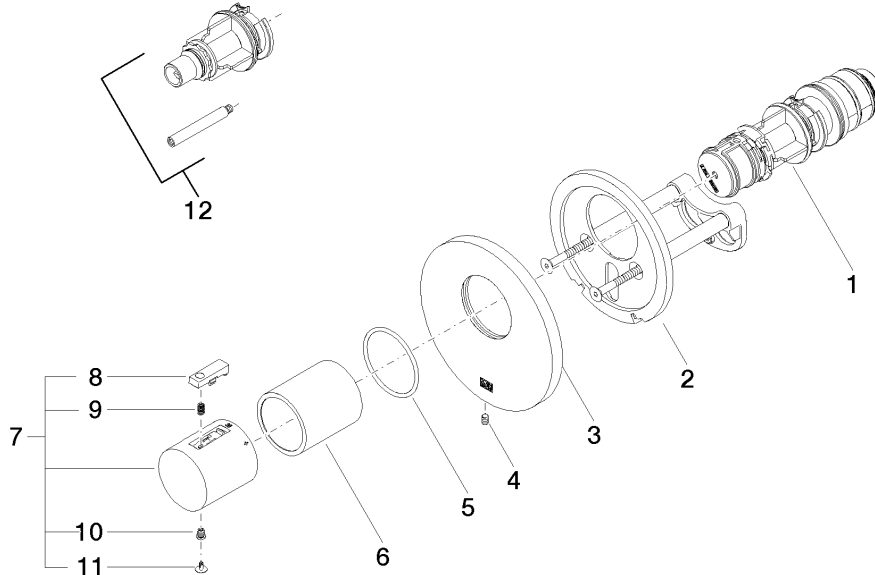

xTOOL Concealed thermostat without volume control 3/4" - Champagne (22kt Gold)

META

36 503 979

- cover plate Ø 124 mm
- temperature control handle with safety limit stop at 38°C
- thermostat cartridge

	Champagne (22kt Gold)	36 503 979-47
	Chrome	36 503 979-00
	Brushed Platinum	36 503 979-06
	Platinum	36 503 979-08
	Durabrand (23kt Gold)	36 503 979-09
	Dark Chrome	36 503 979-19
	Light Gold	36 503 979-26
	Brushed Light Gold	36 503 979-27
	Brushed Durabrand (23kt Gold)	36 503 979-28
	Matte Black	36 503 979-33
	Brushed Bronze	36 503 979-42
	Brushed Champagne (22kt Gold)	36 503 979-46
	Brushed Chrome	36 503 979-93
	Brushed Dark Platinum	36 503 979-99

Required miscellaneous

xTOOL Concealed thermostat module without volume control - 35 503 970 90
 • max. recess depth 110 mm
 • min. recess depth 85 mm

Recommended miscellaneous

xGRID Attachment set for integrating in the dry wall construction - 12 340 970 90

Required miscellaneous

xGRID Installation track 555 mm - 12 360 970 90

36 503 979
mm [inches]

Flow rate chart

Certificates

WRAS_2011026.

DVGW_DW-
6512DN0706.

LGA_29930.

36 503 979

Spare parts list

No.	Item Number	Name	Quantity used	Delivery time
1	90 15 02 063 00 90	cartridge	1	2
2	90 11 01 196 00 90	base	1	2
3	09 11 02 537-47	cover	1	30
4	09 31 11 048 90	pin	1	2
5	90 14 10 049 00 90	seal	1	2
6	90 21 02 112 00-47	sleeve	1	30
7	90 17 33 004 00-47	handle	1	30
8	90 21 33 011 00-13	handle	1	2
9	90 16 02 027 00 90	spring	1	2
10	90 30 30 136 00 90	screw	1	2
11	90 31 20 049 00-13	plug	1	30
12	12 178 970 90	Extension 46 mm -	1	2