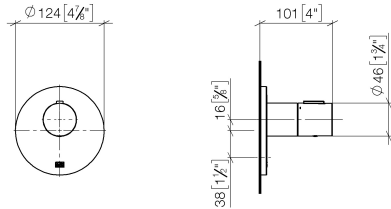

xTOOL Concealed thermostat without volume control 3/4" - Champagne (22kt Gold)

META

36 503 979

- cover plate Ø 124 mm
- temperature control handle with safety limit stop at 38°C
- thermostat cartridge

	Champagne (22kt Gold)	36 503 979-47
	Chrome	36 503 979-00
	Brushed Platinum	36 503 979-06
	Platinum	36 503 979-08
	Durabrand (23kt Gold)	36 503 979-09
	Dark Chrome	36 503 979-19
	Light Gold	36 503 979-26
	Brushed Light Gold	36 503 979-27
	Brushed Durabrand (23kt Gold)	36 503 979-28
	Matte Black	36 503 979-33
	Brushed Bronze	36 503 979-42
	Brushed Champagne (22kt Gold)	36 503 979-46
	Brushed Chrome	36 503 979-93
	Brushed Dark Platinum	36 503 979-99

Required miscellaneous

xTOOL Concealed thermostat module without volume control - 35 503 970 90
 • max. recess depth 110 mm
 • min. recess depth 85 mm

Recommended miscellaneous

xGRID Attachment set for integrating in the dry wall construction - 12 340 970 90

Required miscellaneous

xGRID Installation track 555 mm - 12 360 970 90

36 503 979
mm [inches]

Flow rate chart

Certificates

WRAS_2011026.

DVGW_DW-
6512DN0706.

LGA_29930.