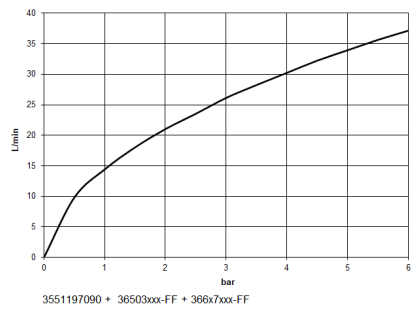

Required miscellaneous

xGRID Installation track 555 mm - 12 360 970 90

36 503 979
mm [inches]

Flow rate chart

Certificates

WRAS_2011026.

DVGW_DW-
6512DN0706.

LGA_29930.