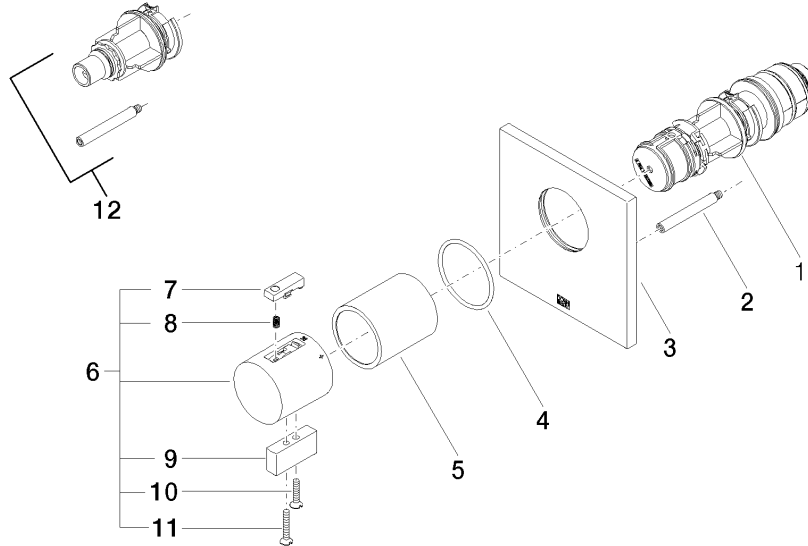

Required miscellaneous

xTOOL Concealed thermostat module without volume control - 35 503 970 90
 •max. recess depth 160 mm
 •min. recess depth 95 mm

Recommended miscellaneous

xGRID Attachment set for integrating in the dry wall construction - 12 340 970 90

Required miscellaneous

xGRID Installation track 555 mm - 12 360 970 90

36 503 985
mm [inches]

Flow rate chart

3551197090 + 36503xxx-FF + 366x7xxx-FF

Certificates

WRAS_2011026.

DVGW_DW-
6512DN0706.

LGA_29930.

LGA_29932.

36 503 985

Spare parts list

No.	Item Number	Name	Quantity used	Delivery time
1	90 15 02 063 00 90	cartridge	1	2
2	90 31 09 095 00 90	bar	1	2
3	09 11 02 196-28	cover	1	60
4	90 14 10 049 00 90	seal	1	2
5	90 21 02 112 00-28	sleeve	1	20
6	04 17 33 006 00-28	handle	1	60
7	90 21 33 011 00-13	handle	1	2
8	90 16 02 027 00 90	spring	1	2
9	09 20 33 006-28	handle	1	20
10	09 30 30 159-28	screw	1	20
11	09 30 30 160-28	screw	1	20
12	12 178 970 90	Extension 46 mm -	1	2