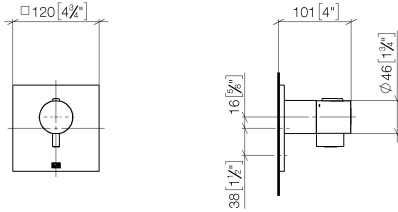

Required miscellaneous

xTOOL Concealed thermostat module without volume control - 35 503 970 90
 •max. recess depth 160 mm
 •min. recess depth 95 mm

Recommended miscellaneous

xGRID Attachment set for integrating in the dry wall construction - 12 340 970 90

Required miscellaneous

xGRID Installation track 555 mm - 12 360 970 90

36 503 985
mm [inches]

Flow rate chart

3551197090 + 36503xxx-FF + 366x7xxx-FF

Certificates

WRAS_2011026.

DVGW_DW-
6512DN0706.