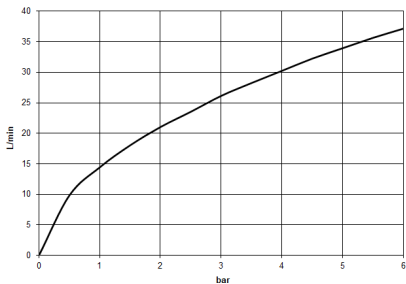

Required miscellaneous

xGRID Installation track 555 mm - 12 360 970 90

36 503 985
mm [inches]

Flow rate chart

3551197090 + 36503xxx-FF + 366x7xxx-FF

Certificates

WRAS_2011026.

DVGW_DW-
6512DN0706.