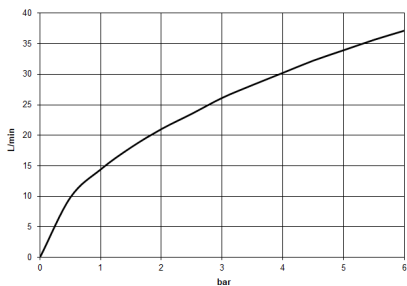

Required miscellaneous

xGRID Installation track 555 mm - 12 360 970 90

36 503 985

mm [inches]

Flow rate chart

3551197090 + 36503xxx-FF + 366x7xxx-FF

Certificates

WRAS_2011026.