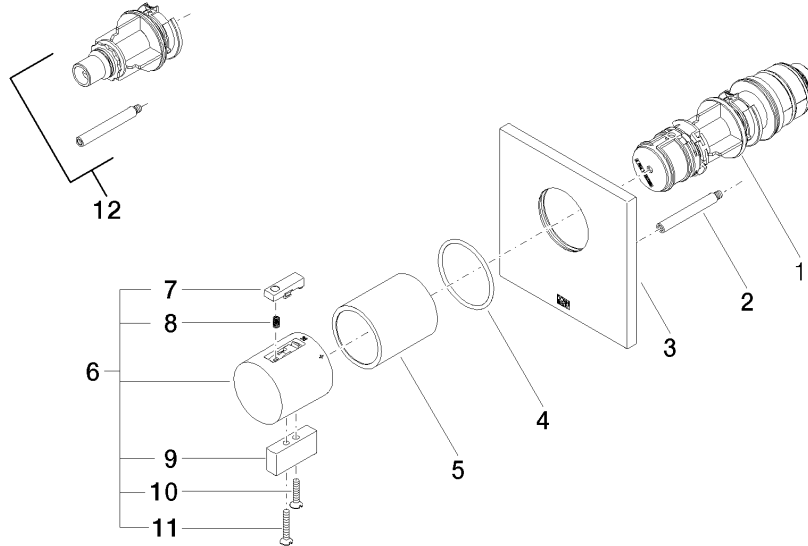

36 503 985

- cover plate 120 x 120 mm
- temperature control handle with safety limit stop at 38°C
- thermostat cartridge

Fits: IMO, MEM, CL.1, CYO

	Matte Black	36 503 985-33
	Chrome	36 503 985-00
	Brushed Platinum	36 503 985-06
	Platinum	36 503 985-08
	Dark Chrome	36 503 985-19
	Brushed Light Gold	36 503 985-27
	Brushed Durabronze (23kt Gold)	36 503 985-28
	Brushed Champagne (22kt Gold)	36 503 985-46
	Champagne (22kt Gold)	36 503 985-47
	Brushed Chrome	36 503 985-93
	Brushed Dark Platinum	36 503 985-99

Required miscellaneous

xTOOL Concealed thermostat module without volume control - 35 503 970 90
 •max. recess depth 160 mm
 •min. recess depth 95 mm

Recommended miscellaneous

xGRID Attachment set for integrating in the dry wall construction - 12 340 970 90

Required miscellaneous

xGRID Installation track 555 mm - 12 360 970 90

36 503 985

mm [inches]

Flow rate chart

3551197090 + 36503xxx-FF + 366x7xxx-FF

Certificates

WRAS_2011026.

DVGW_DW-
6512DN0706.

LGA_29930.

LGA_29932.

36 503 985

Spare parts list

No.	Item Number	Name	Quantity used	Delivery time
1	90 15 02 063 00 90	cartridge	1	2
2	90 31 09 095 00 90	bar	1	2
3	09 11 02 196-33	cover	1	60
4	90 14 10 049 00 90	seal	1	2
5	90 21 02 112 00-33	sleeve	1	30
6	04 17 33 006 00-33	handle	1	60
7	90 21 33 011 00-13	handle	1	2
8	90 16 02 027 00 90	spring	1	2
9	09 20 33 006-33	handle	1	30
10	09 30 30 159-33	screw	1	30
11	09 30 30 160-33	screw	1	30
12	12 178 970 90	Extension 46 mm -	1	2