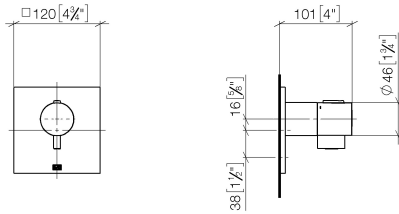

36 503 985

- cover plate 120 x 120 mm
- temperature control handle with safety limit stop at 38°C
- thermostat cartridge

Fits: IMO, MEM, CL.1, CYO

	Matte Black	36 503 985-33
	Chrome	36 503 985-00
	Brushed Platinum	36 503 985-06
	Platinum	36 503 985-08
	Dark Chrome	36 503 985-19
	Brushed Light Gold	36 503 985-27
	Brushed Durabronze (23kt Gold)	36 503 985-28
	Brushed Champagne (22kt Gold)	36 503 985-46
	Champagne (22kt Gold)	36 503 985-47
	Brushed Chrome	36 503 985-93
	Brushed Dark Platinum	36 503 985-99

Required miscellaneous

xTOOL Concealed thermostat module without volume control - 35 503 970 90
 •max. recess depth 160 mm
 •min. recess depth 95 mm

Recommended miscellaneous

xGRID Attachment set for integrating in the dry wall construction - 12 340 970 90

Required miscellaneous

xGRID Installation track 555 mm - 12 360 970 90

36 503 985

mm [inches]

Flow rate chart

3551197090 + 36503xxx-FF + 366x7xxx-FF

Certificates

WRAS_2011026.

DVGW_DW-
6512DN0706.

LGA_29930.

LGA_29932.

36 503 985

Spare parts list

No.	Item Number	Name	Quantity used	Delivery time
1	90 15 02 063 00 90	cartridge	1	2
2	90 31 09 095 00 90	bar	1	2
3	09 11 02 196-33	cover	1	60
4	90 14 10 049 00 90	seal	1	2
5	90 21 02 112 00-33	sleeve	1	30
6	04 17 33 006 00-33	handle	1	60
7	90 21 33 011 00-13	handle	1	2
8	90 16 02 027 00 90	spring	1	2
9	09 20 33 006-33	handle	1	30
10	09 30 30 159-33	screw	1	30
11	09 30 30 160-33	screw	1	30
12	12 178 970 90	Extension 46 mm -	1	2