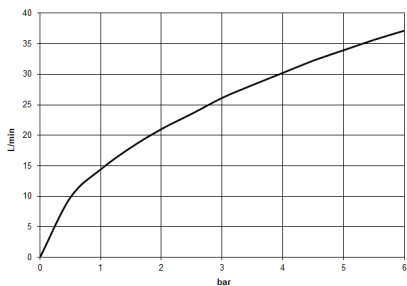

Required miscellaneous

xGRID Installation track 555 mm - 12 360 970 90

**xTOOL Concealed thermostat without volume control 3/4" - Brushed
Champagne (22kt Gold)**

IMO

36 503 985
mm [inches]

Flow rate chart

3551197090 + 36503xxx-FF + 366x7xxx-FF