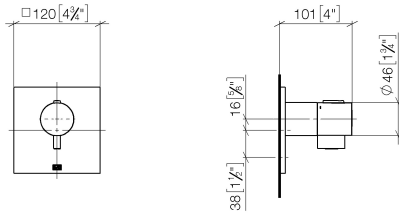

Required miscellaneous

xTOOL Concealed thermostat module without volume control - 35 503 970 90
 • max. recess depth 160 mm
 • min. recess depth 95 mm

Recommended miscellaneous

xGRID Attachment set for integrating in the dry wall construction - 12 340 970 90

Required miscellaneous

xGRID Installation track 555 mm - 12 360 970 90

**xTOOL Concealed thermostat without volume control 3/4" - Brushed
Champagne (22kt Gold)**

IMO

36 503 985
mm [inches]

Flow rate chart

3551197090 + 36503xxx-FF + 366x7xxx-FF