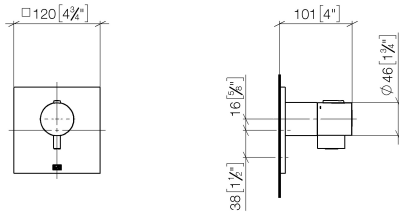

Required miscellaneous

xTOOL Concealed thermostat module without volume control - 35 503 970 90
 • max. recess depth 160 mm
 • min. recess depth 95 mm

Recommended miscellaneous

xGRID Attachment set for integrating in the dry wall construction - 12 340 970 90

Required miscellaneous

xGRID Installation track 555 mm - 12 360 970 90

36 503 985
mm [inches]

Flow rate chart

3551197090 + 36503xxx-FF + 366x7xxx-FF

Certificates

WRAS_2011026.

DVGW_DW-
6512DN0706.