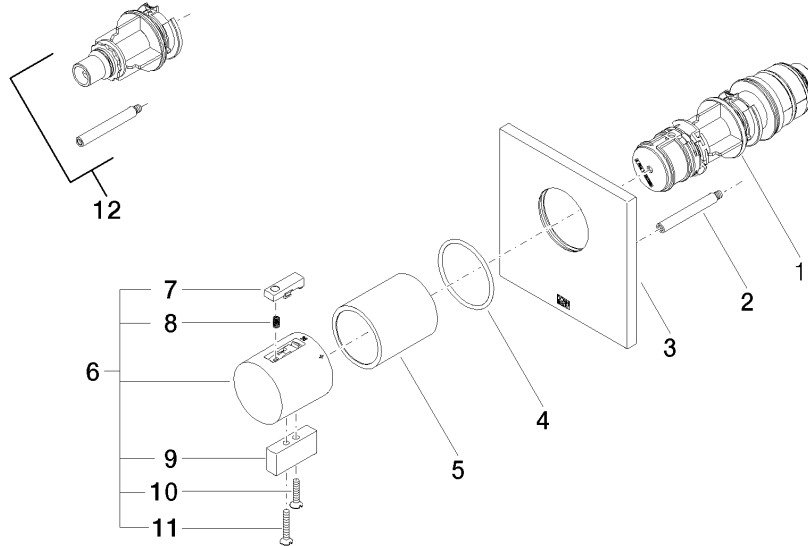

Required miscellaneous

xTOOL Concealed thermostat module without volume control - 35 503 970 90
 • max. recess depth 160 mm
 • min. recess depth 95 mm

Recommended miscellaneous

xGRID Attachment set for integrating in the dry wall construction - 12 340 970 90

Required miscellaneous

xGRID Installation track 555 mm - 12 360 970 90

36 503 985
mm [inches]

Flow rate chart

3551197090 + 36503xxx-FF + 366x7xxx-FF

Certificates

WRAS_2011026.

DVGW_DW-
6512DN0706.

LGA_29930.

LGA_29932.

36 503 985

Spare parts list

No.	Item Number	Name	Quantity used	Delivery time
1	90 15 02 063 00 90	cartridge	1	2
2	90 31 09 095 00 90	bar	1	2
3	09 11 02 196-99	cover	1	60
4	90 14 10 049 00 90	seal	1	2
5	90 21 02 112 00-99	sleeve	1	-
Spare part can no longer be ordered, please order the replacement item				
6	04 17 33 006 00-99	handle	1	60
7	90 21 33 011 00-13	handle	1	2
8	90 16 02 027 00 90	spring	1	2
9	09 20 33 006-99	handle	1	30
10	09 30 30 159-99	screw	1	30
11	09 30 30 160-99	screw	1	30
12	12 178 970 90	Extension 46 mm -	1	2