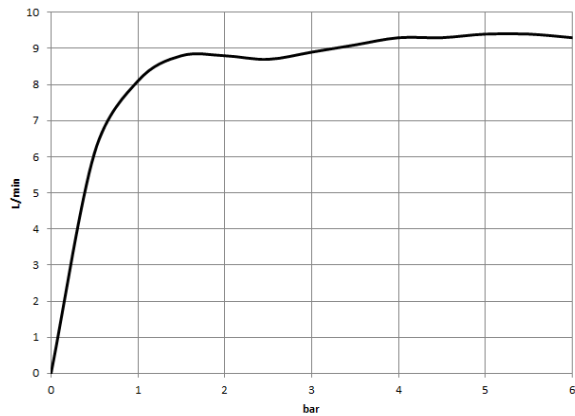

WATER CURVE Concealed body spray - Light Gold

IMO

36 514 979

- AQUAPRESSURE FLOW, max. flow rate 10 l/min (at 3 bar)
- water jet adjustable
- cover plate 120 x 60 mm
- 1/2" connection
- WRAS 2005004

Fits: IMO, LULU, MADISON, MEM, TARA, CL.1, LISSÉ, VAIA, META, CYO

Recommended miscellaneous

- | | | |
|--|-------------------------------|---------------|
| | Concealed wall elbow - | 35 085 970 90 |
| | • min. recess depth 90 mm | |
| | • max. recess depth 163 mm | |

36 514 979

mm [inches]

Flow rate chart

Trajectory diagram

Certificates

LGA_29336.

36 514 979