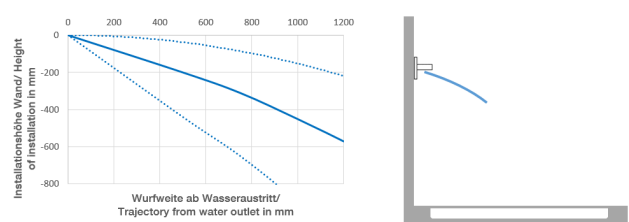

WATER CURVE Concealed body spray - Light Gold

IMO

36 514 979

- AQUAPRESSURE FLOW, max. flow rate 10 l/min (at 3 bar)
- water jet adjustable
- cover plate 120 x 60 mm
- 1/2" connection
- WRAS 2005004

Fits: IMO, LULU, MADISON, MEM, TARA, CL.1, LISSÉ, VAIA, META, CYO

Recommended miscellaneous

- | | | |
|--|-------------------------------|---------------|
| | Concealed wall elbow - | 35 085 970 90 |
| | • min. recess depth 90 mm | |
| | • max. recess depth 163 mm | |

36 514 979

mm [inches]

Flow rate chart

Trajectory diagram

Certificates

LGA_29336.

36 514 979