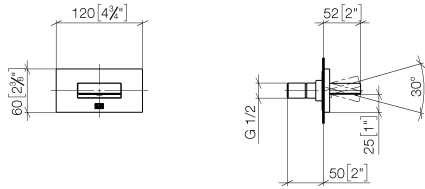

WATER CURVE Concealed body spray - Light Gold

IMO

36 514 979

- AQUAPRESSURE FLOW, max. flow rate 10 l/min (at 3 bar)
- water jet adjustable
- cover plate 120 x 60 mm
- 1/2" connection
- WRAS 2005004

Fits: IMO, LULU, MADISON, MEM, TARA, CL.1, LISSÉ, VAIA, META, CYO

Recommended miscellaneous

- | | | |
|--|-------------------------------|---------------|
| | Concealed wall elbow - | 35 085 970 90 |
| | • min. recess depth 90 mm | |
| | • max. recess depth 163 mm | |

36 514 979

mm [inches]

Flow rate chart

Trajectory diagram

Certificates

LGA_29336.

36 514 979