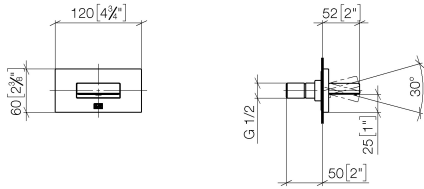

36 514 979

- AQUAPRESSURE FLOW, max. flow rate 10 l/min (at 3 bar)
- water jet adjustable
- cover plate 120 x 60 mm
- 1/2" connection
- WRAS 2005004

Fits: IMO, LULU, MADISON, MEM, TARA, CL.1, LISSÉ, VAIA, META, CYO

**Recommended miscellaneous**

- Concealed wall elbow -** 35 085 970 90
- max. recess depth 163 mm
  - min. recess depth 90 mm

36 514 979

mm [inches]

Flow rate chart

Trajectory diagram

Certificates

WRAS\_2005004. LGA\_29336.