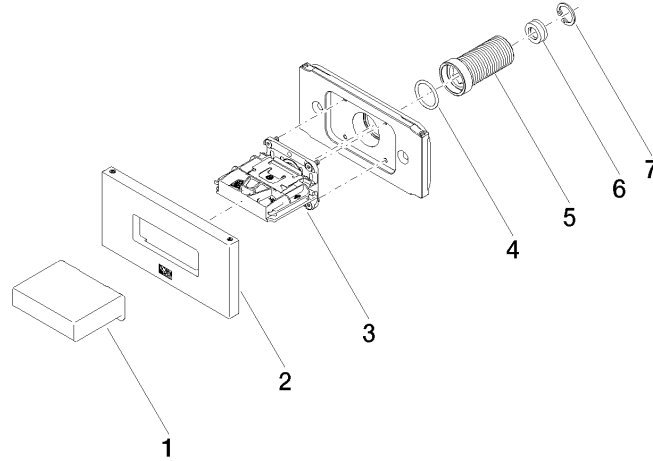

**Recommended miscellaneous**

- Concealed wall elbow -** 35 085 970 90
- max. recess depth 163 mm
  - min. recess depth 90 mm

36 514 979

mm [inches]

Flow rate chart

Trajectory diagram

Certificates

WRAS\_2005004. LGA\_29336.

36 514 979

**Spare parts list**

No.	Item Number	Name	Quantity used	Delivery time
1	09 17 01 230-28	casing	1	20
2	90 27 97 041 00-28	rosette	1	20
3	90 29 03 088 00 90	insert	1	2
4	90 14 10 010 00 90	seal	1	2
5	09 24 04 336 90	nipple	1	2
6	09 23 01 134 90	flow reducer	1	2
7	09 16 01 014 90	ring	1	2