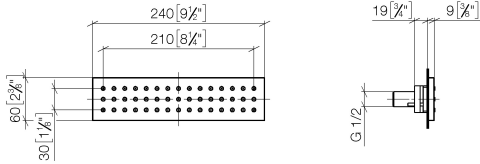

**WATER BAR Concealed body spray FlowReduce - Brushed Durabronze (23kt Gold)**

IMO

36 517 979

- HORIZONTAL RAIN, max. flow rate 6 l/min (at 3 bar)
- with anti-scale system
- cover plate 240 x 60 mm
- 1/2" connection
- This product can help a building meet the requirements of Green Building Rating Systems, e.g. LEED®, BREEAM®, DGNB
- WRAS 1304001

**Required miscellaneous**

**Concealed wall installation box - 35 206 970 90**  
 • max. recess depth 173 mm  
 • min. recess depth 100 mm

**Recommended miscellaneous**

**xGRID Attachment set for integrating in the dry wall construction - 12 340 970 90**

**Required miscellaneous**

**xGRID Installation track 555 mm - 12 360 970 90**

36 517 979  
mm [inches]

**Flow rate chart**

**Trajectory diagram**

**Certificates**

WRAS\_1304001. LGA\_19489.

36 517 979