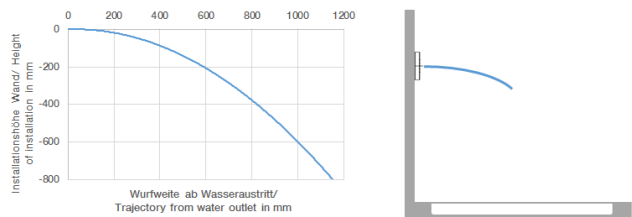

**WATER BAR Concealed body spray FlowReduce - Brushed Durabronze (23kt Gold)**

IMO

36 517 979

- HORIZONTAL RAIN, max. flow rate 6 l/min (at 3 bar)
- with anti-scale system
- cover plate 240 x 60 mm
- 1/2" connection
- This product can help a building meet the requirements of Green Building Rating Systems, e.g. LEED®, BREEAM®, DGNB
- WRAS 1304001

**Required miscellaneous**

**xGRID Installation track 555 mm - 12 360 970 90**

36 517 979  
mm [inches]

**Flow rate chart**

**Trajectory diagram**

**Certificates**

WRAS\_1304001. LGA\_19489.

36 517 979