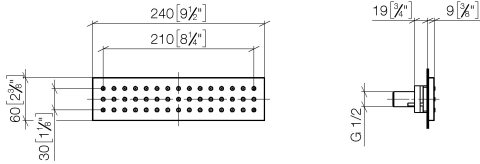

WATER BAR Concealed body spray FlowReduce - Brushed Champagne (22kt Gold)

IMO

36 517 979

- HORIZONTAL RAIN, max. flow rate 6 l/min (at 3 bar)
- with anti-scale system
- cover plate 240 x 60 mm
- 1/2" connection
- This product can help a building meet the requirements of Green Building Rating Systems, e.g. LEED®, BREEAM®, DGNB
- WRAS 1304001

Fits: IMO, LULU, MADISON, MEM, TARA, CL.1, LISSÉ, VAIA, META, CYO

	Brushed Champagne (22kt Gold)	36 517 979-46
	Chrome	36 517 979-00
	Brushed Platinum	36 517 979-06
	Platinum	36 517 979-08
	Dark Chrome	36 517 979-19
	Light Gold	36 517 979-26
	Brushed Light Gold	36 517 979-27
	Brushed Durabrass (23kt Gold)	36 517 979-28
	Matte Black	36 517 979-33
	Brushed Bronze	36 517 979-42
	Champagne (22kt Gold)	36 517 979-47
	Brushed Chrome	36 517 979-93
	Brushed Dark Platinum	36 517 979-99

Required miscellaneous

- Concealed wall installation box - 35 206 970 90**
- max. recess depth 173 mm
 - min. recess depth 100 mm

36 517 979
mm [inches]

Flow rate chart

Trajectory diagram

36 517 979