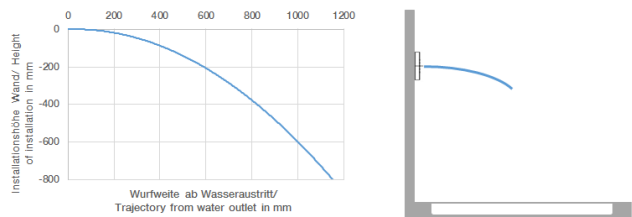

WATER BAR Concealed body spray FlowReduce - Brushed Champagne (22kt Gold)

IMO

36 517 979

- HORIZONTAL RAIN, max. flow rate 6 l/min (at 3 bar)
- with anti-scale system
- cover plate 240 x 60 mm
- 1/2" connection
- This product can help a building meet the requirements of Green Building Rating Systems, e.g. LEED®, BREEAM®, DGNB
- WRAS 1304001

Required miscellaneous

- Concealed wall installation box - 35 206 970 90**
- max. recess depth 173 mm
 - min. recess depth 100 mm

36 517 979
mm [inches]

Flow rate chart

Trajectory diagram

36 517 979