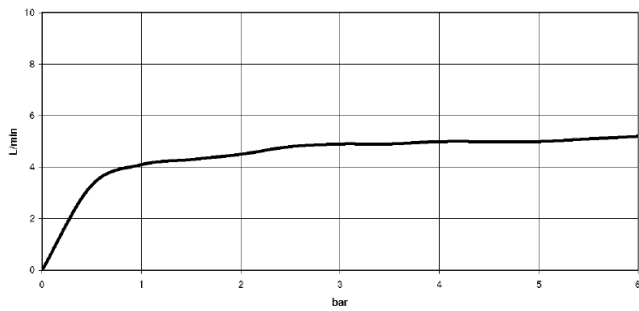

WATER BAR Concealed body spray FlowReduce - Brushed Champagne (22kt Gold)

IMO

36 517 979

- HORIZONTAL RAIN, max. flow rate 6 l/min (at 3 bar)
- with anti-scale system
- cover plate 240 x 60 mm
- 1/2" connection
- This product can help a building meet the requirements of Green Building Rating Systems, e.g. LEED®, BREEAM®, DGNB
- WRAS 1304001

Required miscellaneous

- Concealed wall installation box - 35 206 970 90**
- max. recess depth 173 mm
 - min. recess depth 100 mm

36 517 979
mm [inches]

Flow rate chart

Trajectory diagram

36 517 979