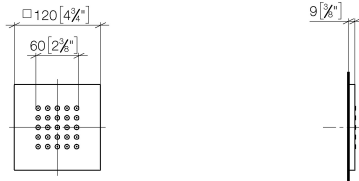

36 525 979

- HORIZONTAL RAIN, max. flow rate 9 l/min (at 3 bar)
- with anti-scale system
- cover plate 120 x 120 mm

Fits: IMO, LULU, MADISON, MEM, TARA, CL.1, LISSÉ, VAIA, META, CYO

	Brushed Dark Platinum	36 525 979-99
	Chrome	36 525 979-00
	Brushed Platinum	36 525 979-06
	Platinum	36 525 979-08
	Dark Chrome	36 525 979-19
	Light Gold	36 525 979-26
	Brushed Light Gold	36 525 979-27
	Brushed Durabronze (23kt Gold)	36 525 979-28
	Matte Black	36 525 979-33
	Brushed Bronze	36 525 979-42
	Brushed Champagne (22kt Gold)	36 525 979-46
	Champagne (22kt Gold)	36 525 979-47
	Brushed Chrome	36 525 979-93

**Required miscellaneous**

**Concealed wall installation box - 35 205 970 90**

- max. recess depth 110 mm
- min. recess depth 85 mm

36 525 979

mm [inches]

### Flow rate chart