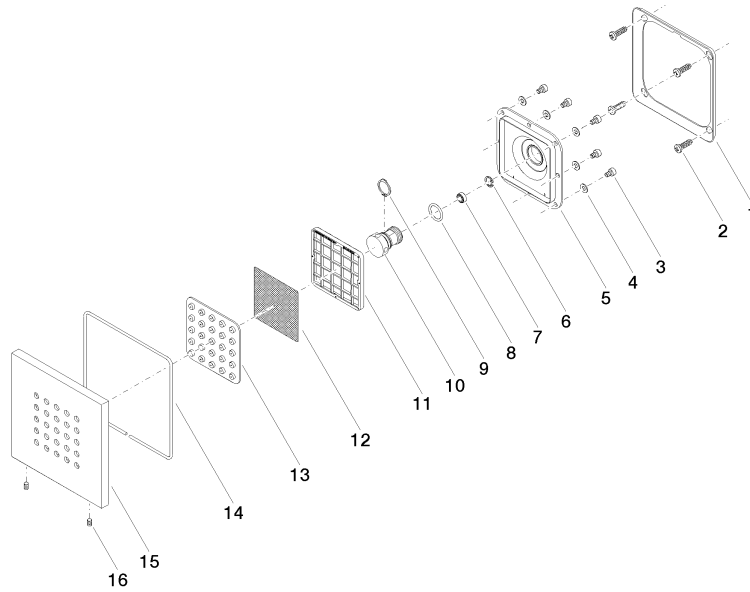

36 525 979

Spare parts list

No.	Item Number	Name	Quantity used	Delivery time
1	09 28 01 024 90	holder	1	2
2	09 30 31 022 90	screw	4	2
3	09 30 30 031 90	screw	8	2
4	09 30 11 024 90	disc	8	2
5	09 12 12 205 90	base	1	2
6	09 16 01 016 90	ring	1	2
7	09 23 01 136 90	flow reducer	1	2
8	09 14 10 130 90	seal	1	2
9	09 16 01 017 90	ring	1	2
10	09 17 11 146 90	distributor	1	60
11	09 17 97 057 90	holder	1	2
12	09 29 30 043 90	insert	1	2
13	09 12 01 075 90	insert	1	2
14	09 14 03 117 90	seal	1	2
15	09 27 98 004-99	rosette	1	30
16	09 31 11 048 90	pin	2	2