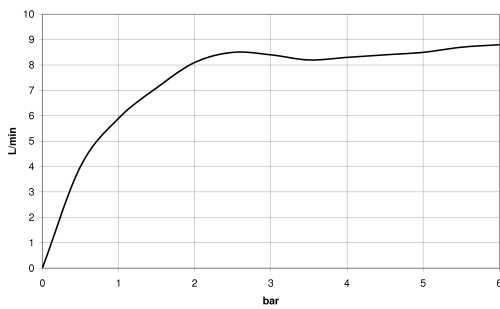

36 525 979

- HORIZONTAL RAIN, max. flow rate 9 l/min (at 3 bar)
- with anti-scale system
- cover plate 120 x 120 mm

Fits: IMO, LULU, MADISON, MEM, TARA, CL.1, LISSÉ, VAIA, META, CYO

	Brushed Dark Platinum	36 525 979-99
	Chrome	36 525 979-00
	Brushed Platinum	36 525 979-06
	Platinum	36 525 979-08
	Dark Chrome	36 525 979-19
	Light Gold	36 525 979-26
	Brushed Light Gold	36 525 979-27
	Brushed Durabronze (23kt Gold)	36 525 979-28
	Matte Black	36 525 979-33
	Brushed Bronze	36 525 979-42
	Brushed Champagne (22kt Gold)	36 525 979-46
	Champagne (22kt Gold)	36 525 979-47
	Brushed Chrome	36 525 979-93

**Required miscellaneous**

**Concealed wall installation box - 35 205 970 90**

- max. recess depth 110 mm
- min. recess depth 85 mm

36 525 979

mm [inches]

### Flow rate chart