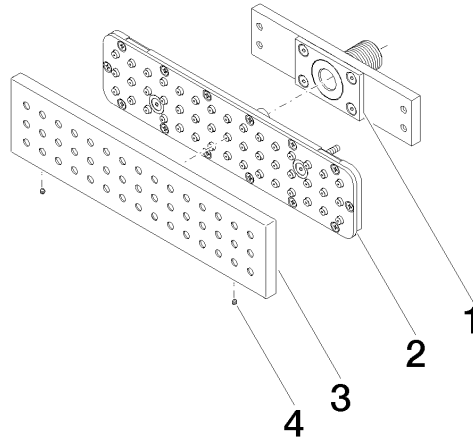

Required miscellaneous

- Concealed wall installation box -** 35 206 970 90
- max. recess depth 173 mm
 - min. recess depth 100 mm

Recommended miscellaneous

- xGRID Attachment set for
integrating in the dry wall
construction -** 12 340 970 90

Required miscellaneous

- xGRID Installation track 555 mm -** 12 360 970 90

36 527 979

mm [inches]

Flow rate chart

Certificates

LGA_38672.

36 527 979

Spare parts list

No.	Item Number	Name	Quantity used	Delivery time
1	90 11 02 137 00 90	connection	1	2
2	90 11 02 332 01-00	insert	1	10
3	09 27 99 001-06	rosette	1	10
4	09 31 11 006 90	pin	2	2