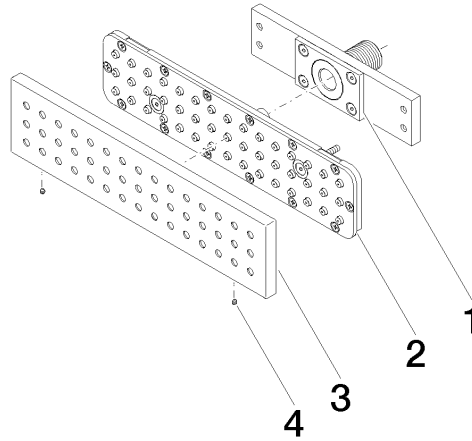

**Required miscellaneous**

- Concealed wall installation box -** 35 206 970 90
- max. recess depth 173 mm
  - min. recess depth 100 mm

**Recommended miscellaneous**

- xGRID Attachment set for integrating in the dry wall construction -** 12 340 970 90

**Required miscellaneous**

- xGRID Installation track 555 mm -** 12 360 970 90

36 527 979

mm [inches]

**Flow rate chart**

**Certificates**

LGA\_38672.

36 527 979

### Spare parts list

No.	Item Number	Name	Quantity used	Delivery time
1	90 11 02 137 00 90	connection	1	2
2	90 11 02 332 01-00	insert	1	10
3	09 27 99 001-19	rosette	1	20
4	09 31 11 006 90	pin	2	2