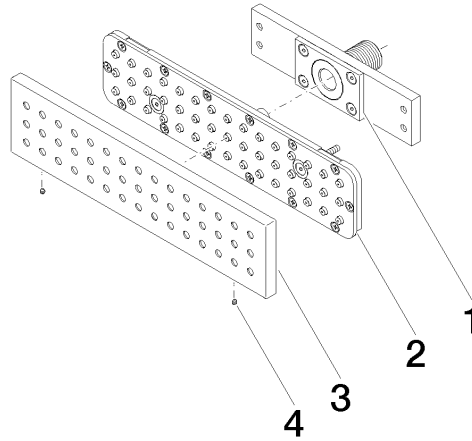

Required miscellaneous

- Concealed wall installation box -** 35 206 970 90
- min. recess depth 100 mm
 - max. recess depth 173 mm

Recommended miscellaneous

- xGRID Attachment set for integrating in the dry wall construction -** 12 340 970 90

Required miscellaneous

- xGRID Installation track 555 mm -** 12 360 970 90

36 527 979

mm [inches]

Flow rate chart

Certificates

LGA_38672.

36 527 979

Spare parts list

No.	Item Number	Name	Quantity used	Delivery time
1	90 11 02 137 00 90	connection	1	2
2	90 11 02 332 01-00	insert	1	10
3	09 27 99 001-26	rosette	1	60
4	09 31 11 006 90	pin	2	2