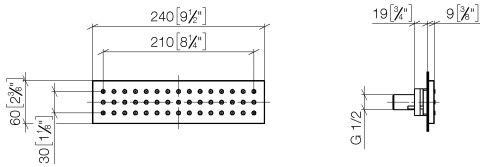

36 527 979

- HORIZONTAL RAIN, max. flow rate 9 l/min (at 3 bar)
- with anti-scale system
- cover plate 240 x 60 mm
- 1/2" connection

Fits: IMO, LULU, MADISON, MEM, TARA, CL.1, LISSÉ, VAIA, META, CYO

	Brushed Durabronz (23kt Gold)	36 527 979-28
	Chrome	36 527 979-00
	Brushed Platinum	36 527 979-06
	Platinum	36 527 979-08
	Dark Chrome	36 527 979-19
	Light Gold	36 527 979-26
	Brushed Light Gold	36 527 979-27
	Matte Black	36 527 979-33
	Brushed Bronze	36 527 979-42
	Brushed Champagne (22kt Gold)	36 527 979-46
	Champagne (22kt Gold)	36 527 979-47
	Brushed Chrome	36 527 979-93
	Brushed Dark Platinum	36 527 979-99

Required miscellaneous

Concealed wall installation box - 35 206 970 90
 •max. recess depth 173 mm
 •min. recess depth 100 mm

Recommended miscellaneous

xGRID Attachment set for integrating in the dry wall construction - 12 340 970 90

Required miscellaneous

xGRID Installation track 555 mm - 12 360 970 90

36 527 979

mm [inches]

Flow rate chart

Certificates

LGA_38672.

36 527 979