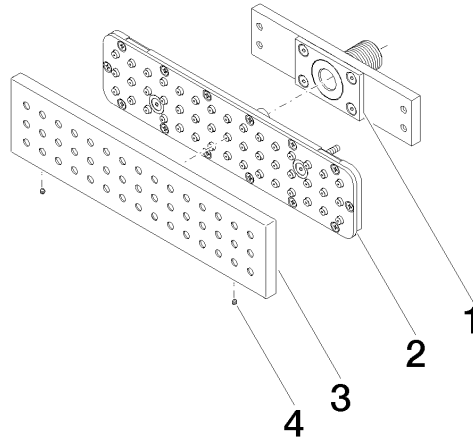

Required miscellaneous

Concealed wall installation box - 35 206 970 90
 •max. recess depth 173 mm
 •min. recess depth 100 mm

Recommended miscellaneous

xGRID Attachment set for integrating in the dry wall construction - 12 340 970 90

Required miscellaneous

xGRID Installation track 555 mm - 12 360 970 90

36 527 979

mm [inches]

Flow rate chart

Certificates

LGA_38672.

36 527 979

Spare parts list

No.	Item Number	Name	Quantity used	Delivery time
1	90 11 02 137 00 90	connection	1	2
2	90 11 02 332 01-00	insert	1	10
3	09 27 99 001-28	rosette	1	20
4	09 31 11 006 90	pin	2	2