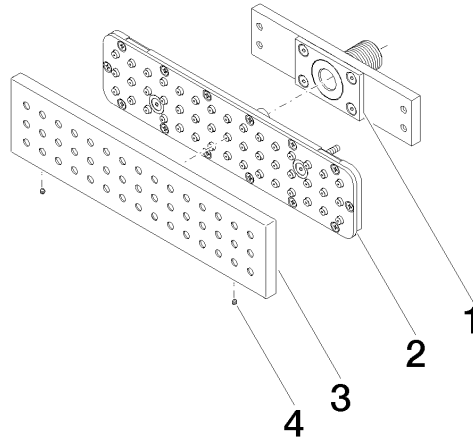

**Required miscellaneous**

- Concealed wall installation box -** 35 206 970 90
- min. recess depth 100 mm
  - max. recess depth 173 mm

**Recommended miscellaneous**

- xGRID Attachment set for  
integrating in the dry wall  
construction -** 12 340 970 90

**Required miscellaneous**

- xGRID Installation track 555 mm -** 12 360 970 90

36 527 979

mm [inches]

**Flow rate chart**

**Certificates**

LGA\_38672.

36 527 979

**Spare parts list**

No.	Item Number	Name	Quantity used	Delivery time
1	90 11 02 137 00 90	connection	1	2
2	90 11 02 332 01-00	insert	1	10
3	09 27 99 001-42	rosette	1	60
4	09 31 11 006 90	pin	2	2