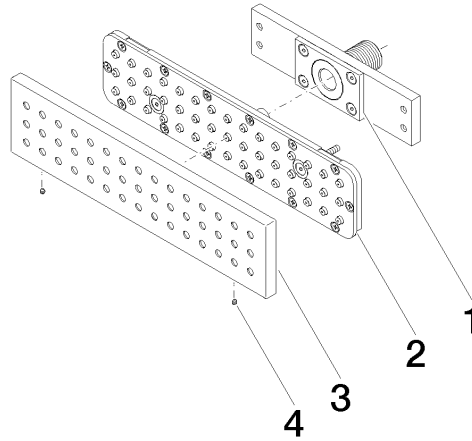

## Recommended miscellaneous

- xGRID Attachment set for integrating in the dry wall construction -** 12 340 970 90

## Required miscellaneous

- xGRID Installation track 555 mm -** 12 360 970 90

36 527 979

mm [inches]

**Flow rate chart**

**Certificates**

LGA\_38672.

36 527 979

### Spare parts list

No.	Item Number	Name	Quantity used	Delivery time
1	90 11 02 137 00 90	connection	1	2
2	90 11 02 332 01-00	insert	1	10
3	09 27 99 001-99	rosette	1	30
4	09 31 11 006 90	pin	2	2