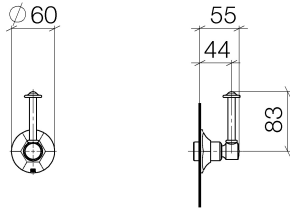

MADISON Wall valve clockwise closing 1/2" - Durabronss (23kt Gold)

MADISON

36 607 371

MADISON Wall valve clockwise closing 1/2" - Durabronss (23kt Gold)

MADISON

36 607 371

36 607 371

Certificates