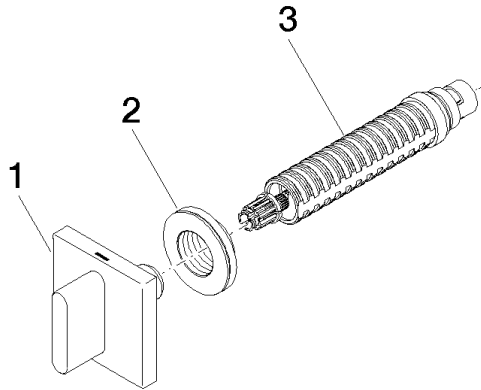

**CL.1 Wall valve anti-clockwise closing hot 1/2" - Dark Chrome**

CL.1

36 607 707

- rosette 60 x 60 mm
- with hot marking
- head part with cut-to-length spindle and sleeve
- WRAS 2010066

	Dark Chrome	36 607 707-19
	Chrome	36 607 707-00
	Brushed Platinum	36 607 707-06
	Brushed Champagne (22kt Gold)	36 607 707-46
	Champagne (22kt Gold)	36 607 707-47
	Brushed Dark Platinum	36 607 707-99

36 607 707

mm [inches]

Codes & Standards

DIN 4109

ISO 3822

Scottish Water  
Byelaws

UK Water Supply  
Regulations

Ü-Zeichen

## CL.1 Wall valve anti-clockwise closing hot 1/2" - Dark Chrome

---

CL.1

36 607 707