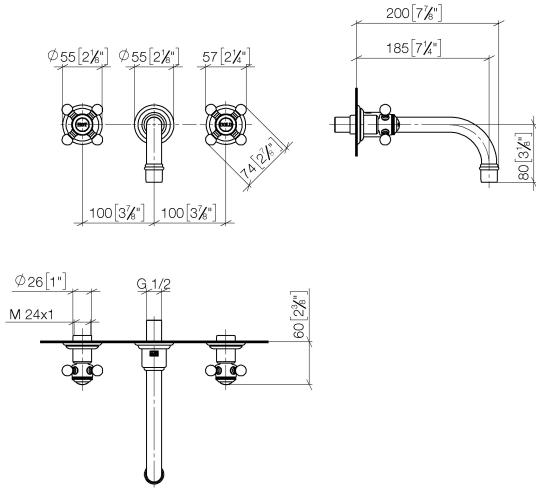

MADISON Wall-mounted basin mixer without pop-up waste - Brushed Dark Platinum

MADISON

36 712 361

- 190mm projection
- fixed spout
- circular, air-enriched flow
- hole diameter valve 40 mm
- hole diameter spout 40 mm
- slide-on rosettes Ø 55 mm
- max. flow 7 l/min
- lead-free
- This product can help a building meet the requirements of Green Building Rating Systems, e.g. LEED®, BREEAM®, DGNB

- Concealed wall-mounted mixer centred spout -** 35 700 970 90
- max. recess depth 145 mm
 - min. recess depth 85 mm

Required miscellaneous

- Concealed wall-mounted mixer variable positioning -** 35 720 970 90
- min. recess depth 85 mm
 - max. recess depth 145 mm

36 712 361
mm [inches]

Flow rate chart

Certificates

LGA_19175.

36 712 361

36 712 361-FF

Spare parts list

No.	Item Number	Name	Quantity used	Delivery time
1	90 90 03 157 00 90	top	2	2
2	36 310 361-99	connection	2	30
3	04 20 36 100 01-99	handle (hot)	1	30
4	09 24 03 081 10 90	extension	1	2
5	90 14 10 026 00 90	seal	1	2
6	09 27 36 010-99	rosette	1	30
7	04 28 22 090 10-99	spout	1	30
8	90 14 05 020 00 90	seal	1	2
9	09 24 03 022 10-99	nipple	1	30
10	90 23 01 119 02-99	aerator	1	30
11	04 20 36 100 00-99	handle (cold)	1	30