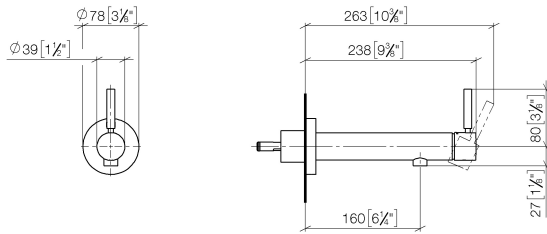

**META Wall-mounted single-lever basin mixer without pop-up waste - Brushed Platinum**

META

36 804 661

- 160mm projection
- fixed spout
- circular, air-enriched flow
- hole diameter 60 mm
- rosette Ø 78 mm
- max. flow 5.7 l/min
- lead-free
- with single-point mounting
- This product can help a building meet the requirements of Green Building Rating Systems, e.g. LEED®, BREEAM®, DGNB
- WRAS 2003025

**Required miscellaneous**

	<b>Concealed wall mounting -</b> •max. recess depth 103 mm •min. recess depth 78 mm	35 003 970 90
---	---	---------------

36 804 661  
mm [inches]

**Flow rate chart**

**Certificates**

LGA\_19462.

DVGW\_DW-  
6512DN0127.

WRAS\_2003025.

36 804 661

**Spare parts list**

No.	Item Number	Name	Quantity used	Delivery time
1	09 24 77 002 90	nut	1	2
2	90 31 11 030 00 90	pin	3	2
3	09 21 02 128 90	sleeve	1	2
4	09 14 10 139 90	seal	2	2
5	09 24 04 210 10 90	nipple	1	2
6	90 14 10 063 00 90	seal	1	2
7	09 27 88 009-06	rosette	1	10
8	09 31 11 144 90	pin	1	2
9	90 15 05 044 00 90	cartridge	1	2
10	90 28 10 148 00 90	accessories	1	2
11	09 24 04 266 90	nut	1	2
12	09 14 10 120 90	seal	1	2
13	09 28 30 043-06	cover	1	10
14	90 20 66 024 00-06	handle	1	10
15	90 23 01 168 00-06	aerator	1	10