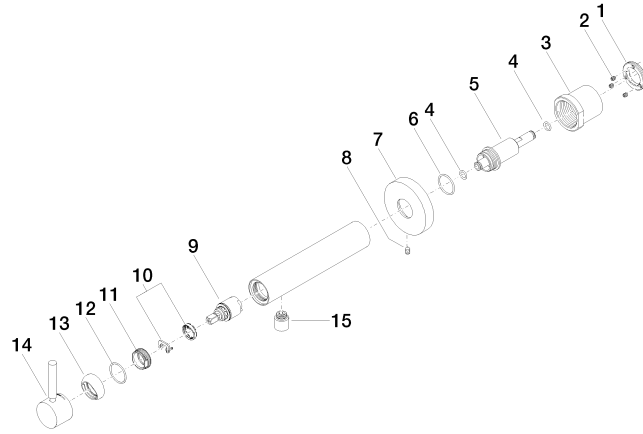

**META Wall-mounted single-lever basin mixer without pop-up waste - Brushed Platinum**

META

36 804 661

- 160mm projection
- fixed spout
- circular, air-enriched flow
- hole diameter 60 mm
- rosette Ø 78 mm
- max. flow 5.7 l/min
- lead-free
- with single-point mounting
- This product can help a building meet the requirements of Green Building Rating Systems, e.g. LEED®, BREEAM®, DGNB
- WRAS 2003025

**Required miscellaneous**

	<b>Concealed wall mounting -</b> •max. recess depth 103 mm •min. recess depth 78 mm	35 003 970 90
---	---	---------------

36 804 661  
mm [inches]

**Flow rate chart**

**Certificates**

LGA\_19462.

DVGW\_DW-  
6512DN0127.

WRAS\_2003025.

36 804 661

**Spare parts list**

No.	Item Number	Name	Quantity used	Delivery time
1	09 24 77 002 90	nut	1	2
2	90 31 11 030 00 90	pin	3	2
3	09 21 02 128 90	sleeve	1	2
4	09 14 10 139 90	seal	2	2
5	09 24 04 210 10 90	nipple	1	2
6	90 14 10 063 00 90	seal	1	2
7	09 27 88 009-06	rosette	1	10
8	09 31 11 144 90	pin	1	2
9	90 15 05 044 00 90	cartridge	1	2
10	90 28 10 148 00 90	accessories	1	2
11	09 24 04 266 90	nut	1	2
12	09 14 10 120 90	seal	1	2
13	09 28 30 043-06	cover	1	10
14	90 20 66 024 00-06	handle	1	10
15	90 23 01 168 00-06	aerator	1	10