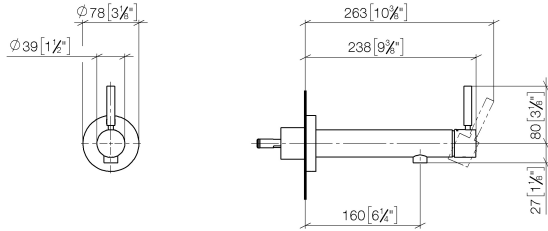

META Wall-mounted single-lever basin mixer without pop-up waste - Brushed Light Gold

META

36 804 661

- 160mm projection
- fixed spout
- circular, air-enriched flow
- hole diameter 60 mm
- rosette Ø 78 mm
- max. flow 5.7 l/min
- lead-free
- with single-point mounting
- This product can help a building meet the requirements of Green Building Rating Systems, e.g. LEED®, BREEAM®, DGNB

Required miscellaneous

	Concealed wall mounting - •min. recess depth 78 mm •max. recess depth 103 mm	35 003 970 90
---	---	---------------

36 804 661
mm [inches]

Flow rate chart

36 804 661

Spare parts list

No.	Item Number	Name	Quantity used	Delivery time
1	09 24 77 002 90	nut	1	2
2	90 31 11 030 00 90	pin	3	2
3	09 21 02 128 90	sleeve	1	2
4	09 14 10 139 90	seal	2	2
5	09 24 04 210 10 90	nipple	1	2
6	90 14 10 063 00 90	seal	1	2
7	09 27 88 009-27	rosette	1	60
8	09 31 11 144 90	pin	1	2
9	90 15 05 044 00 90	cartridge	1	2
10	90 28 10 148 00 90	accessories	1	2
11	09 24 04 266 90	nut	1	2
12	09 14 10 120 90	seal	1	2
13	09 28 30 043-27	cover	1	60
14	90 20 66 024 00-27	handle	1	30
15	90 23 01 168 00-27	aerator	1	30