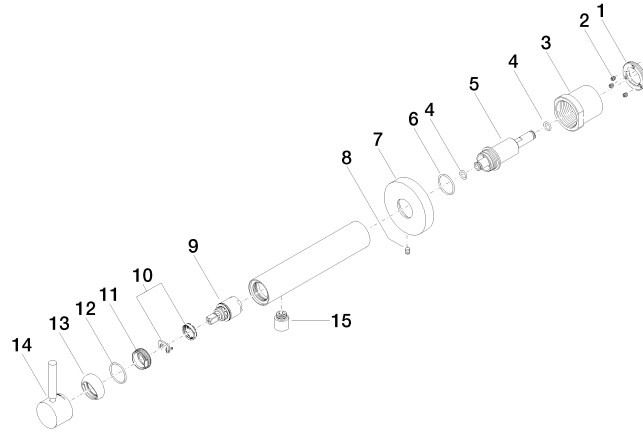

META Wall-mounted single-lever basin mixer without pop-up waste - Brushed Light Gold

META

36 804 661

- 160mm projection
- fixed spout
- circular, air-enriched flow
- hole diameter 60 mm
- rosette Ø 78 mm
- max. flow 5.7 l/min
- lead-free
- with single-point mounting
- This product can help a building meet the requirements of Green Building Rating Systems, e.g. LEED®, BREEAM®, DGNB

Required miscellaneous

	Concealed wall mounting - •min. recess depth 78 mm •max. recess depth 103 mm	35 003 970 90
---	---	---------------

36 804 661
mm [inches]

Flow rate chart

36 804 661

Spare parts list

No.	Item Number	Name	Quantity used	Delivery time
1	09 24 77 002 90	nut	1	2
2	90 31 11 030 00 90	pin	3	2
3	09 21 02 128 90	sleeve	1	2
4	09 14 10 139 90	seal	2	2
5	09 24 04 210 10 90	nipple	1	2
6	90 14 10 063 00 90	seal	1	2
7	09 27 88 009-27	rosette	1	60
8	09 31 11 144 90	pin	1	2
9	90 15 05 044 00 90	cartridge	1	2
10	90 28 10 148 00 90	accessories	1	2
11	09 24 04 266 90	nut	1	2
12	09 14 10 120 90	seal	1	2
13	09 28 30 043-27	cover	1	60
14	90 20 66 024 00-27	handle	1	30
15	90 23 01 168 00-27	aerator	1	30