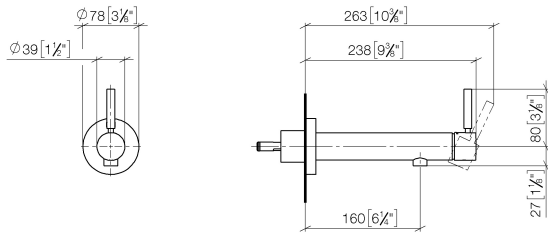

META Wall-mounted single-lever basin mixer without pop-up waste - Matte Black

META

36 804 661

- 160mm projection
- fixed spout
- circular, air-enriched flow
- hole diameter 60 mm
- rosette Ø 78 mm
- max. flow 5.7 l/min
- lead-free
- with single-point mounting
- This product can help a building meet the requirements of Green Building Rating Systems, e.g. LEED®, BREEAM®, DGNB
- WRAS 2003025

Required miscellaneous

- Concealed wall mounting -** 35 003 970 90
- max. recess depth 103 mm
 - min. recess depth 78 mm

36 804 661
mm [inches]

Flow rate chart

Certificates

LGA_19462.

DVGW_DW-
6512DN0127.

WRAS_2003025.

36 804 661

Spare parts list

No.	Item Number	Name	Quantity used	Delivery time
1	09 24 77 002 90	nut	1	2
2	90 31 11 030 00 90	pin	3	2
3	09 21 02 128 90	sleeve	1	2
4	09 14 10 139 90	seal	2	2
5	09 24 04 210 10 90	nipple	1	2
6	90 14 10 063 00 90	seal	1	2
7	09 27 88 009-33	rosette	1	30
8	09 31 11 144 90	pin	1	2
9	90 15 05 044 00 90	cartridge	1	2
10	90 28 10 148 00 90	accessories	1	2
11	09 24 04 266 90	nut	1	2
12	09 14 10 120 90	seal	1	2
13	09 28 30 043-33	cover	1	30
14	90 20 66 024 00-33	handle	1	30
15	90 23 01 168 00-33	aerator	1	30