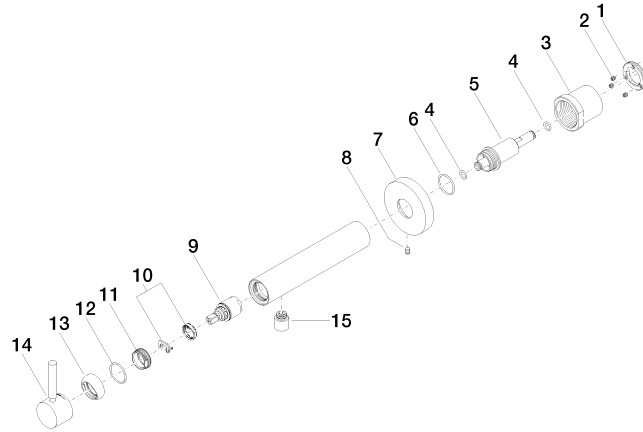

META Wall-mounted single-lever basin mixer without pop-up waste - Matte Black

META

36 804 661

- 160mm projection
- fixed spout
- circular, air-enriched flow
- hole diameter 60 mm
- rosette Ø 78 mm
- max. flow 5.7 l/min
- lead-free
- with single-point mounting
- This product can help a building meet the requirements of Green Building Rating Systems, e.g. LEED®, BREEAM®, DGNB
- WRAS 2003025

Required miscellaneous

- Concealed wall mounting -** 35 003 970 90
- max. recess depth 103 mm
 - min. recess depth 78 mm

36 804 661
mm [inches]

Flow rate chart

Certificates

LGA_19462.

DVGW_DW-
6512DN0127.

WRAS_2003025.

36 804 661

Spare parts list

No.	Item Number	Name	Quantity used	Delivery time
1	09 24 77 002 90	nut	1	2
2	90 31 11 030 00 90	pin	3	2
3	09 21 02 128 90	sleeve	1	2
4	09 14 10 139 90	seal	2	2
5	09 24 04 210 10 90	nipple	1	2
6	90 14 10 063 00 90	seal	1	2
7	09 27 88 009-33	rosette	1	30
8	09 31 11 144 90	pin	1	2
9	90 15 05 044 00 90	cartridge	1	2
10	90 28 10 148 00 90	accessories	1	2
11	09 24 04 266 90	nut	1	2
12	09 14 10 120 90	seal	1	2
13	09 28 30 043-33	cover	1	30
14	90 20 66 024 00-33	handle	1	30
15	90 23 01 168 00-33	aerator	1	30