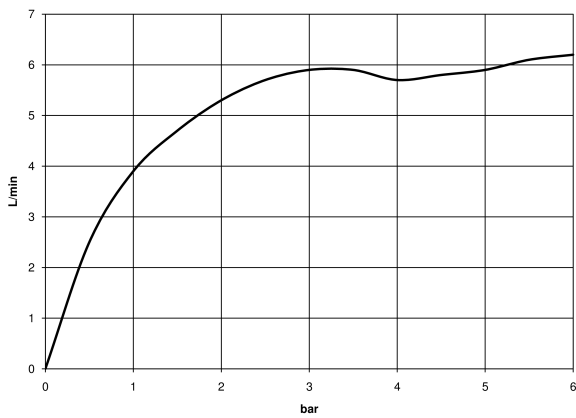

Flow rate chart