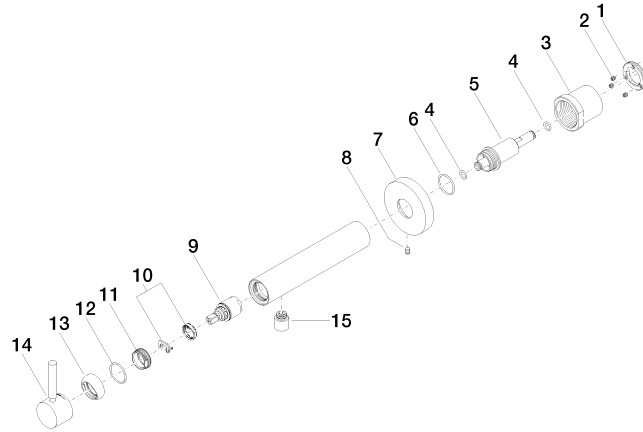

META Wall-mounted single-lever basin mixer without pop-up waste - Brushed Bronze

META

36 804 661

- 160mm projection
- fixed spout
- circular, air-enriched flow
- hole diameter 60 mm
- rosette Ø 78 mm
- max. flow 5.7 l/min
- lead-free
- with single-point mounting
- This product can help a building meet the requirements of Green Building Rating Systems, e.g. LEED®, BREEAM®, DGNB

Required miscellaneous

	Concealed wall mounting - •min. recess depth 78 mm •max. recess depth 103 mm	35 003 970 90
---	---	---------------

36 804 661
mm [inches]

Flow rate chart

36 804 661

Spare parts list

No.	Item Number	Name	Quantity used	Delivery time
1	09 24 77 002 90	nut	1	2
2	90 31 11 030 00 90	pin	3	2
3	09 21 02 128 90	sleeve	1	2
4	09 14 10 139 90	seal	2	2
5	09 24 04 210 10 90	nipple	1	2
6	90 14 10 063 00 90	seal	1	2
7	09 27 88 009-42	rosette	1	60
8	09 31 11 144 90	pin	1	2
9	90 15 05 044 00 90	cartridge	1	2
10	90 28 10 148 00 90	accessories	1	2
11	09 24 04 266 90	nut	1	2
12	09 14 10 120 90	seal	1	2
13	09 28 30 043-42	cover	1	60
14	90 20 66 024 00-42	handle	1	30
15	90 23 01 168 00-42	aerator	1	30