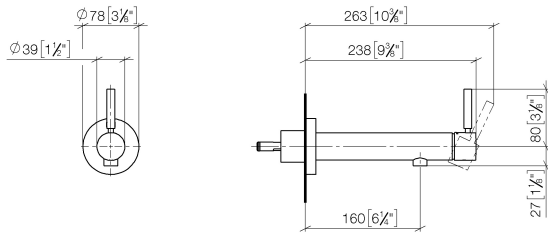

META Wall-mounted single-lever basin mixer without pop-up waste - Brushed Bronze

META

36 804 661

- 160mm projection
- fixed spout
- circular, air-enriched flow
- hole diameter 60 mm
- rosette Ø 78 mm
- max. flow 5.7 l/min
- lead-free
- with single-point mounting
- This product can help a building meet the requirements of Green Building Rating Systems, e.g. LEED®, BREEAM®, DGNB

Required miscellaneous

	Concealed wall mounting - •min. recess depth 78 mm •max. recess depth 103 mm	35 003 970 90
---	---	---------------

36 804 661
mm [inches]

Flow rate chart

36 804 661

Spare parts list

No.	Item Number	Name	Quantity used	Delivery time
1	09 24 77 002 90	nut	1	2
2	90 31 11 030 00 90	pin	3	2
3	09 21 02 128 90	sleeve	1	2
4	09 14 10 139 90	seal	2	2
5	09 24 04 210 10 90	nipple	1	2
6	90 14 10 063 00 90	seal	1	2
7	09 27 88 009-42	rosette	1	60
8	09 31 11 144 90	pin	1	2
9	90 15 05 044 00 90	cartridge	1	2
10	90 28 10 148 00 90	accessories	1	2
11	09 24 04 266 90	nut	1	2
12	09 14 10 120 90	seal	1	2
13	09 28 30 043-42	cover	1	60
14	90 20 66 024 00-42	handle	1	30
15	90 23 01 168 00-42	aerator	1	30