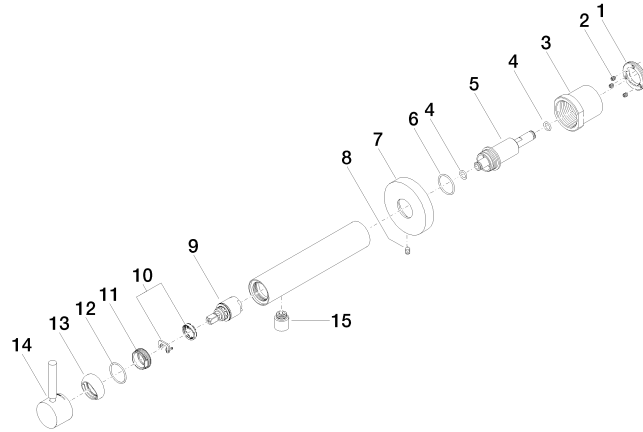

**META Wall-mounted single-lever basin mixer without pop-up waste - Brushed  
Champagne (22kt Gold)**

META

36 804 661

- 160mm projection
- fixed spout
- circular, air-enriched flow
- hole diameter 60 mm
- rosette Ø 78 mm
- max. flow 5.7 l/min
- lead-free
- with single-point mounting
- This product can help a building meet the requirements of Green Building Rating Systems, e.g. LEED®, BREEAM®, DGNB
- WRAS 2003025

	Brushed Champagne (22kt Gold)	36 804 661-46
	Chrome	36 804 661-00
	Brushed Platinum	36 804 661-06
	Dark Chrome	36 804 661-19
	Light Gold	36 804 661-26
	Brushed Light Gold	36 804 661-27
	Matte Black	36 804 661-33
	Brushed Bronze	36 804 661-42
	Champagne (22kt Gold)	36 804 661-47
	Brushed Chrome	36 804 661-93
	Brushed Dark Platinum	36 804 661-99
	Brushed Dark Platinum	36 804 661-99 0010

36 804 661  
mm [inches]

Flow rate chart

36 804 661  
Parts for other  
finishes can be found  
here: [Chrome](#)

### Spare parts list

No.	Item Number	Name	Quantity used	Delivery time
1	09 24 77 002 90	nut	1	2
2	90 31 11 030 00 90	pin	3	2
3	09 21 02 128 90	sleeve	1	2
4	09 14 10 139 90	seal	2	2
5	09 24 04 210 10 90	nipple	1	2
6	90 14 10 063 00 90	seal	1	2
7	09 27 88 009-46	rosette	1	60
8	09 31 11 144 90	pin	1	2
9	90 15 05 044 00 90	cartridge	1	2
10	90 28 10 148 00 90	accessories	1	2
11	09 24 04 266 90	nut	1	2
12	09 14 10 120 90	seal	1	2
13	09 28 30 043-46	cover	1	60
14	90 20 66 024 00-46	handle	1	30
15	90 23 01 168 00-46	aerator	1	30