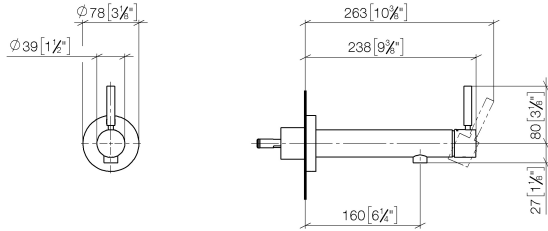

**META Wall-mounted single-lever basin mixer without pop-up waste - Brushed  
Champagne (22kt Gold)**

META

36 804 661

- 160mm projection
- fixed spout
- circular, air-enriched flow
- hole diameter 60 mm
- rosette Ø 78 mm
- max. flow 5.7 l/min
- lead-free
- with single-point mounting
- This product can help a building meet the requirements of Green Building Rating Systems, e.g. LEED®, BREEAM®, DGNB
- WRAS 2003025

36 804 661  
mm [inches]

Flow rate chart

36 804 661  
Parts for other  
finishes can be found  
here: [Chrome](#)

### Spare parts list

No.	Item Number	Name	Quantity used	Delivery time
1	09 24 77 002 90	nut	1	2
2	90 31 11 030 00 90	pin	3	2
3	09 21 02 128 90	sleeve	1	2
4	09 14 10 139 90	seal	2	2
5	09 24 04 210 10 90	nipple	1	2
6	90 14 10 063 00 90	seal	1	2
7	09 27 88 009-46	rosette	1	60
8	09 31 11 144 90	pin	1	2
9	90 15 05 044 00 90	cartridge	1	2
10	90 28 10 148 00 90	accessories	1	2
11	09 24 04 266 90	nut	1	2
12	09 14 10 120 90	seal	1	2
13	09 28 30 043-46	cover	1	60
14	90 20 66 024 00-46	handle	1	30
15	90 23 01 168 00-46	aerator	1	30