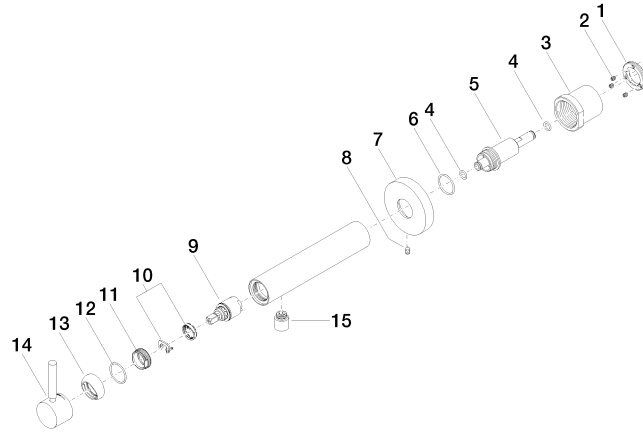

META Wall-mounted single-lever basin mixer without pop-up waste - Brushed Chrome

META

36 804 661

- 160mm projection
- fixed spout
- circular, air-enriched flow
- hole diameter 60 mm
- rosette Ø 78 mm
- max. flow 5.7 l/min
- lead-free
- with single-point mounting
- This product can help a building meet the requirements of Green Building Rating Systems, e.g. LEED®, BREEAM®, DGNB
- WRAS 2003025

36 804 661
mm [inches]

Flow rate chart

Certificates

LGA_19462.

DVGW_DW-
6512DN0127.

WRAS_2003025.

36 804 661
Parts for other
finishes can be found
here: Chrome

Spare parts list

No.	Item Number	Name	Quantity used	Delivery time
1	09 24 77 002 90	nut	1	2
2	90 31 11 030 00 90	pin	3	2
3	09 21 02 128 90	sleeve	1	2
4	09 14 10 139 90	seal	2	2
5	09 24 04 210 10 90	nipple	1	2
6	90 14 10 063 00 90	seal	1	2
7	09 27 88 009-93	rosette	1	20
8	09 31 11 144 90	pin	1	2
9	90 15 05 044 00 90	cartridge	1	2
10	90 28 10 148 00 90	accessories	1	2
11	09 24 04 266 90	nut	1	2
12	09 14 10 120 90	seal	1	2
13	09 28 30 043-93	cover	1	20
14	90 20 66 024 00-93	handle	1	20
15	90 23 01 168 00-93	aerator	1	20