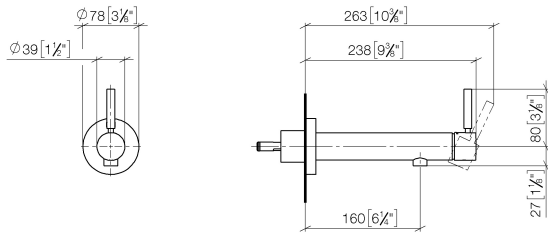

META Wall-mounted single-lever basin mixer without pop-up waste - Brushed Chrome

META

36 804 661

- 160mm projection
- fixed spout
- circular, air-enriched flow
- hole diameter 60 mm
- rosette Ø 78 mm
- max. flow 5.7 l/min
- lead-free
- with single-point mounting
- This product can help a building meet the requirements of Green Building Rating Systems, e.g. LEED®, BREEAM®, DGNB
- WRAS 2003025

36 804 661
mm [inches]

Flow rate chart

Certificates

LGA_19462.

DVGW_DW-
6512DN0127.

WRAS_2003025.

36 804 661
Parts for other
finishes can be found
here: Chrome

Spare parts list

No.	Item Number	Name	Quantity used	Delivery time
1	09 24 77 002 90	nut	1	2
2	90 31 11 030 00 90	pin	3	2
3	09 21 02 128 90	sleeve	1	2
4	09 14 10 139 90	seal	2	2
5	09 24 04 210 10 90	nipple	1	2
6	90 14 10 063 00 90	seal	1	2
7	09 27 88 009-93	rosette	1	20
8	09 31 11 144 90	pin	1	2
9	90 15 05 044 00 90	cartridge	1	2
10	90 28 10 148 00 90	accessories	1	2
11	09 24 04 266 90	nut	1	2
12	09 14 10 120 90	seal	1	2
13	09 28 30 043-93	cover	1	20
14	90 20 66 024 00-93	handle	1	20
15	90 23 01 168 00-93	aerator	1	20