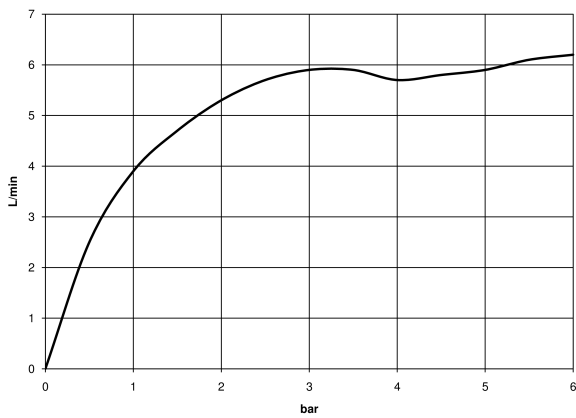

META Wall-mounted single-lever basin mixer without pop-up waste - Brushed Chrome

META

36 804 661

- 160mm projection
- fixed spout
- circular, air-enriched flow
- hole diameter 60 mm
- rosette Ø 78 mm
- max. flow 5.7 l/min
- lead-free
- with single-point mounting
- This product can help a building meet the requirements of Green Building Rating Systems, e.g. LEED®, BREEAM®, DGNB
- WRAS 2003025

36 804 661
mm [inches]

Flow rate chart

Certificates

LGA_19462.

DVGW_DW-
6512DN0127.

WRAS_2003025.

36 804 661
Parts for other
finishes can be found
here: Chrome

Spare parts list