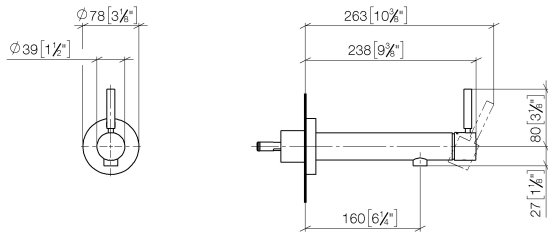

META Wall-mounted single-lever basin mixer without pop-up waste - Brushed Dark Platinum

META

36 804 661

- 160mm projection
- fixed spout
- circular, air-enriched flow
- hole diameter 60 mm
- rosette Ø 78 mm
- max. flow 5.7 l/min
- lead-free
- with single-point mounting
- This product can help a building meet the requirements of Green Building Rating Systems, e.g. LEED®, BREEAM®, DGNB
- WRAS 2003025

Required miscellaneous

	Concealed wall mounting - •min. recess depth 78 mm •max. recess depth 103 mm	35 003 970 90
---	---	---------------

36 804 661
mm [inches]

Flow rate chart

36 804 661

Spare parts list

No.	Item Number	Name	Quantity used	Delivery time
1	09 24 77 002 90	nut	1	2
2	90 31 11 030 00 90	pin	3	2
3	09 21 02 128 90	sleeve	1	2
4	09 14 10 139 90	seal	2	2
5	09 24 04 210 10 90	nipple	1	2
6	90 14 10 063 00 90	seal	1	2
7	09 27 88 009-99	rosette	1	60
8	09 31 11 144 90	pin	1	2
9	90 15 05 044 00 90	cartridge	1	2
10	90 28 10 148 00 90	accessories	1	2
11	09 24 04 266 90	nut	1	2
12	09 14 10 120 90	seal	1	2
13	09 28 30 043-99	cover	1	30
14	90 20 66 024 00-99	handle	1	30
15	90 23 01 168 00-99	aerator	1	30