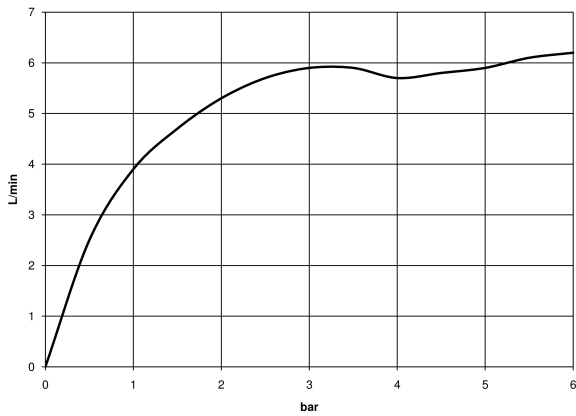

Flow rate chart

Certificates

LGA_38421.

WRAS_240102017.