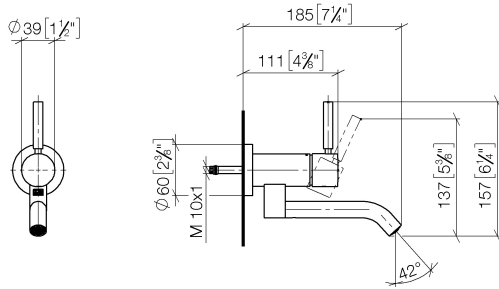

META Wall-mounted single-lever basin mixer without pop-up waste - Brushed Platinum

META

36 805 660

- 185mm projection
- fixed spout
- circular, air-enriched flow
- hole diameter 35 mm
- rosette Ø 60 mm
- max. flow 5.7 l/min
- lead-free
- with single-point mounting
- This product can help a building meet the requirements of Green Building Rating Systems, e.g. LEED®, BREEAM®, DGNB

Required miscellaneous

- Concealed wall mounting -** 35 050 970 90
- max. recess depth 105 mm
 - min. recess depth 80 mm

36 805 660
mm [inches]

Flow rate chart

Certificates

LGA_38421.

WRAS_240102017.

36 805 660

Spare parts list

No.	Item Number	Name	Quantity used	Delivery time
1	90 20 66 030 00-06	handle	1	10
2	09 28 30 043-06	cover	1	10
3	09 24 04 266 90	nut	1	2
4	09 14 10 120 90	seal	1	2
5	90 11 06 217 00-06	spout	1	10
6	90 15 05 042 00 90	cartridge	1	2
7	09 27 89 004-06	rosette	1	10
8	09 14 10 041 90	seal	1	2
9	90 30 11 296 00 90	flange	1	2