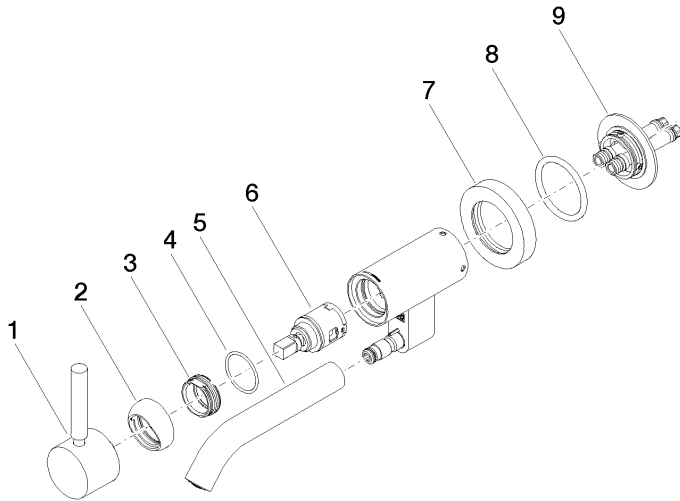

META Wall-mounted single-lever basin mixer without pop-up waste - Brushed Platinum

META

36 805 660

- 185mm projection
- fixed spout
- circular, air-enriched flow
- hole diameter 35 mm
- rosette Ø 60 mm
- max. flow 5.7 l/min
- lead-free
- with single-point mounting
- This product can help a building meet the requirements of Green Building Rating Systems, e.g. LEED®, BREEAM®, DGNB

Required miscellaneous

- Concealed wall mounting -** 35 050 970 90
- max. recess depth 105 mm
 - min. recess depth 80 mm

36 805 660
mm [inches]

Flow rate chart

Certificates

LGA_38421.

WRAS_240102017.

36 805 660

Spare parts list

No.	Item Number	Name	Quantity used	Delivery time
1	90 20 66 030 00-06	handle	1	10
2	09 28 30 043-06	cover	1	10
3	09 24 04 266 90	nut	1	2
4	09 14 10 120 90	seal	1	2
5	90 11 06 217 00-06	spout	1	10
6	90 15 05 042 00 90	cartridge	1	2
7	09 27 89 004-06	rosette	1	10
8	09 14 10 041 90	seal	1	2
9	90 30 11 296 00 90	flange	1	2