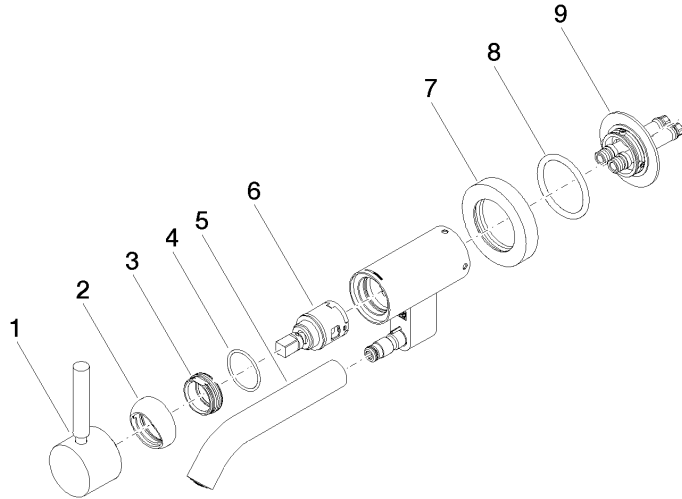

META Wall-mounted single-lever basin mixer without pop-up waste - Dark Chrome

META

36 805 660

- 185mm projection
- fixed spout
- circular, air-enriched flow
- hole diameter 35 mm
- rosette Ø 60 mm
- max. flow 5.7 l/min
- lead-free
- with single-point mounting
- This product can help a building meet the requirements of Green Building Rating Systems, e.g. LEED®, BREEAM®, DGNB
- WRAS 240102017

36 805 660
mm [inches]

Flow rate chart

Certificates

LGA_38421.

WRAS_240102017.

36 805 660
Parts for other
finishes can be found
here: Chrome

Spare parts list

No.	Item Number	Name	Quantity used	Delivery time
1	90 20 66 030 00-19	handle	1	20
2	09 28 30 043-19	cover	1	20
3	09 24 04 266 90	nut	1	2
4	09 14 10 120 90	seal	1	2
5	90 11 06 217 00-19	spout	1	20
6	90 15 05 042 00 90	cartridge	1	2
7	09 27 89 004-19	rosette	1	20
8	09 14 10 041 90	seal	1	2
9	90 30 11 296 00 90	flange	1	2