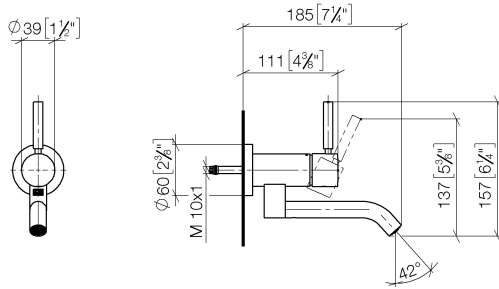

META Wall-mounted single-lever basin mixer without pop-up waste - Dark Chrome

META

36 805 660

- 185mm projection
- fixed spout
- circular, air-enriched flow
- hole diameter 35 mm
- rosette Ø 60 mm
- max. flow 5.7 l/min
- lead-free
- with single-point mounting
- This product can help a building meet the requirements of Green Building Rating Systems, e.g. LEED®, BREEAM®, DGNB
- WRAS 240102017

36 805 660
mm [inches]

Flow rate chart

Certificates

LGA_38421.

WRAS_240102017.

36 805 660
Parts for other
finishes can be found
here: Chrome

Spare parts list

No.	Item Number	Name	Quantity used	Delivery time
1	90 20 66 030 00-19	handle	1	20
2	09 28 30 043-19	cover	1	20
3	09 24 04 266 90	nut	1	2
4	09 14 10 120 90	seal	1	2
5	90 11 06 217 00-19	spout	1	20
6	90 15 05 042 00 90	cartridge	1	2
7	09 27 89 004-19	rosette	1	20
8	09 14 10 041 90	seal	1	2
9	90 30 11 296 00 90	flange	1	2