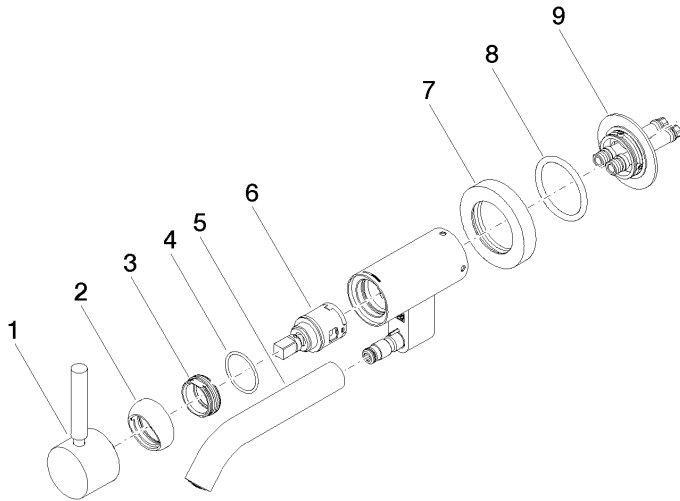

META Wall-mounted single-lever basin mixer without pop-up waste - Brushed Light Gold

META

36 805 660

- 185mm projection
- fixed spout
- circular, air-enriched flow
- hole diameter 35 mm
- rosette Ø 60 mm
- max. flow 5.7 l/min
- lead-free
- with single-point mounting
- This product can help a building meet the requirements of Green Building Rating Systems, e.g. LEED®, BREEAM®, DGNB

Required miscellaneous

- Concealed wall mounting -** 35 050 970 90
- min. recess depth 80 mm
 - max. recess depth 105 mm

36 805 660
mm [inches]

Flow rate chart

Certificates

LGA_38421.

WRAS_240102017.

36 805 660

Spare parts list

No.	Item Number	Name	Quantity used	Delivery time
1	90 20 66 030 00-27	handle	1	30
2	09 28 30 043-27	cover	1	60
3	09 24 04 266 90	nut	1	2
4	09 14 10 120 90	seal	1	2
5	90 11 06 217 00-27	spout	1	30
6	90 15 05 042 00 90	cartridge	1	2
7	09 27 89 004-27	rosette	1	60
8	09 14 10 041 90	seal	1	2
9	90 30 11 296 00 90	flange	1	2