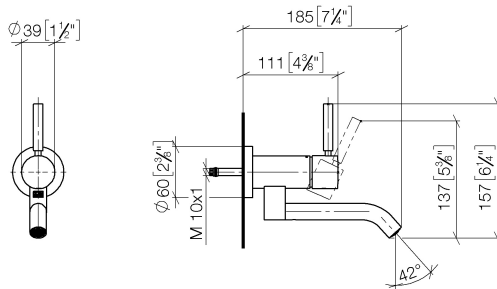

META Wall-mounted single-lever basin mixer without pop-up waste - Brushed Light Gold

META

36 805 660

- 185mm projection
- fixed spout
- circular, air-enriched flow
- hole diameter 35 mm
- rosette Ø 60 mm
- max. flow 5.7 l/min
- lead-free
- with single-point mounting
- This product can help a building meet the requirements of Green Building Rating Systems, e.g. LEED®, BREEAM®, DGNB

Required miscellaneous

- Concealed wall mounting -** 35 050 970 90
- min. recess depth 80 mm
 - max. recess depth 105 mm

36 805 660
mm [inches]

Flow rate chart

Certificates

LGA_38421.

WRAS_240102017.

36 805 660

Spare parts list

No.	Item Number	Name	Quantity used	Delivery time
1	90 20 66 030 00-27	handle	1	30
2	09 28 30 043-27	cover	1	60
3	09 24 04 266 90	nut	1	2
4	09 14 10 120 90	seal	1	2
5	90 11 06 217 00-27	spout	1	30
6	90 15 05 042 00 90	cartridge	1	2
7	09 27 89 004-27	rosette	1	60
8	09 14 10 041 90	seal	1	2
9	90 30 11 296 00 90	flange	1	2