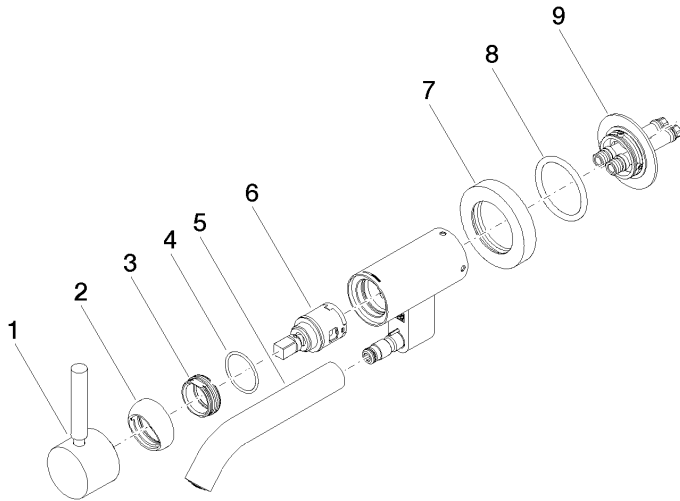

META Wall-mounted single-lever basin mixer without pop-up waste - Matte Black

META

36 805 660

- 185mm projection
- fixed spout
- circular, air-enriched flow
- hole diameter 35 mm
- rosette Ø 60 mm
- max. flow 5.7 l/min
- lead-free
- with single-point mounting
- This product can help a building meet the requirements of Green Building Rating Systems, e.g. LEED®, BREEAM®, DGNB
- WRAS 240102017

Required miscellaneous

- Concealed wall mounting -** 35 050 970 90
- max. recess depth 105 mm
 - min. recess depth 80 mm

36 805 660
mm [inches]

Flow rate chart

Certificates

LGA_38421.

WRAS_240102017.

36 805 660

Spare parts list

No.	Item Number	Name	Quantity used	Delivery time
1	90 20 66 030 00-33	handle	1	30
2	09 28 30 043-33	cover	1	30
3	09 24 04 266 90	nut	1	2
4	09 14 10 120 90	seal	1	2
5	90 11 06 217 00-33	spout	1	30
6	90 15 05 042 00 90	cartridge	1	2
7	09 27 89 004-33	rosette	1	30
8	09 14 10 041 90	seal	1	2
9	90 30 11 296 00 90	flange	1	2