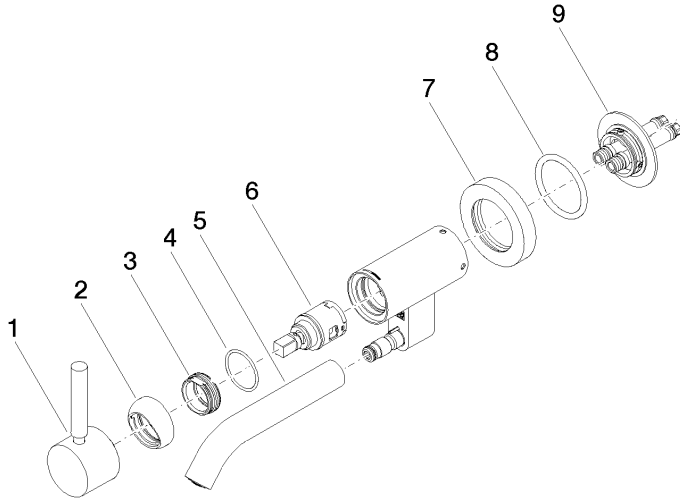

**META Wall-mounted single-lever basin mixer without pop-up waste - Brushed Bronze**

META

36 805 660

- 185mm projection
- fixed spout
- circular, air-enriched flow
- hole diameter 35 mm
- rosette Ø 60 mm
- max. flow 5.7 l/min
- lead-free
- with single-point mounting
- This product can help a building meet the requirements of Green Building Rating Systems, e.g. LEED®, BREEAM®, DGNB
- WRAS 240102017

**Required miscellaneous**

- Concealed wall mounting -** 35 050 970 90
- min. recess depth 80 mm
  - max. recess depth 105 mm

36 805 660  
mm [inches]

**Flow rate chart**

**Certificates**

LGA\_38421.

WRAS\_240102017.

### Spare parts list

No.	Item Number	Name	Quantity used	Delivery time
1	90 20 66 030 00-42	handle	1	30
2	09 28 30 043-42	cover	1	60
3	09 24 04 266 90	nut	1	2
4	09 14 10 120 90	seal	1	2
5	90 11 06 217 00-42	spout	1	30
6	90 15 05 042 00 90	cartridge	1	2
7	09 27 89 004-42	rosette	1	60
8	09 14 10 041 90	seal	1	2
9	90 30 11 296 00 90	flange	1	2