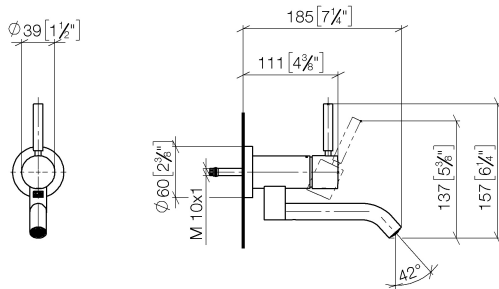

**META Wall-mounted single-lever basin mixer without pop-up waste - Brushed Bronze**

META

36 805 660

- 185mm projection
- fixed spout
- circular, air-enriched flow
- hole diameter 35 mm
- rosette Ø 60 mm
- max. flow 5.7 l/min
- lead-free
- with single-point mounting
- This product can help a building meet the requirements of Green Building Rating Systems, e.g. LEED®, BREEAM®, DGNB
- WRAS 240102017

**Required miscellaneous**

- Concealed wall mounting -** 35 050 970 90
- min. recess depth 80 mm
  - max. recess depth 105 mm

36 805 660  
mm [inches]

**Flow rate chart**

**Certificates**

LGA\_38421.

WRAS\_240102017.

### Spare parts list

No.	Item Number	Name	Quantity used	Delivery time
1	90 20 66 030 00-42	handle	1	30
2	09 28 30 043-42	cover	1	60
3	09 24 04 266 90	nut	1	2
4	09 14 10 120 90	seal	1	2
5	90 11 06 217 00-42	spout	1	30
6	90 15 05 042 00 90	cartridge	1	2
7	09 27 89 004-42	rosette	1	60
8	09 14 10 041 90	seal	1	2
9	90 30 11 296 00 90	flange	1	2