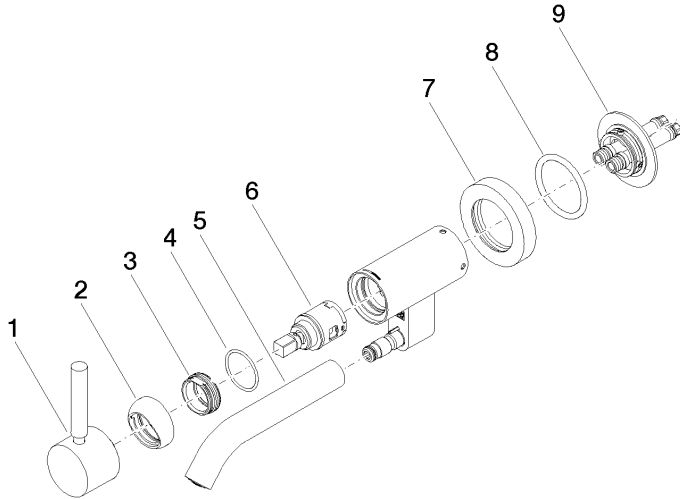

**META Wall-mounted single-lever basin mixer without pop-up waste - Brushed
Champagne (22kt Gold)**

META

36 805 660

- 185mm projection
- fixed spout
- circular, air-enriched flow
- hole diameter 35 mm
- rosette Ø 60 mm
- max. flow 5.7 l/min
- lead-free
- with single-point mounting
- This product can help a building meet the requirements of Green Building Rating Systems, e.g. LEED®, BREEAM®, DGNB

36 805 660
mm [inches]

Flow rate chart

Certificates

LGA_38421.

WRAS_240102017.

36 805 660

Parts for other
finishes can be found
here: [Chrome](#)

Spare parts list

No.	Item Number	Name	Quantity used	Delivery time
1	90 20 66 030 00-46	handle	1	30
2	09 28 30 043-46	cover	1	60
3	09 24 04 266 90	nut	1	2
4	09 14 10 120 90	seal	1	2
5	90 11 06 217 00-46	spout	1	30
6	90 15 05 042 00 90	cartridge	1	2
7	09 27 89 004-46	rosette	1	60
8	09 14 10 041 90	seal	1	2
9	90 30 11 296 00 90	flange	1	2