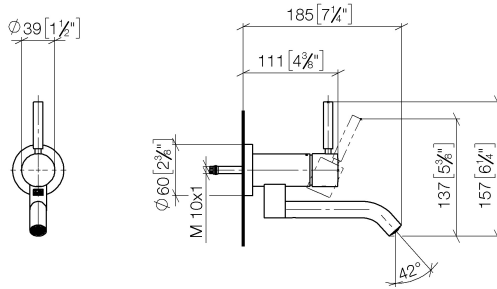

**META Wall-mounted single-lever basin mixer without pop-up waste - Brushed
Champagne (22kt Gold)**

META

36 805 660

- 185mm projection
- fixed spout
- circular, air-enriched flow
- hole diameter 35 mm
- rosette Ø 60 mm
- max. flow 5.7 l/min
- lead-free
- with single-point mounting
- This product can help a building meet the requirements of Green Building Rating Systems, e.g. LEED®, BREEAM®, DGNB

36 805 660
mm [inches]

Flow rate chart

Certificates

LGA_38421.

WRAS_240102017.

36 805 660

Parts for other
finishes can be found
here: [Chrome](#)

Spare parts list

No.	Item Number	Name	Quantity used	Delivery time
1	90 20 66 030 00-46	handle	1	30
2	09 28 30 043-46	cover	1	60
3	09 24 04 266 90	nut	1	2
4	09 14 10 120 90	seal	1	2
5	90 11 06 217 00-46	spout	1	30
6	90 15 05 042 00 90	cartridge	1	2
7	09 27 89 004-46	rosette	1	60
8	09 14 10 041 90	seal	1	2
9	90 30 11 296 00 90	flange	1	2