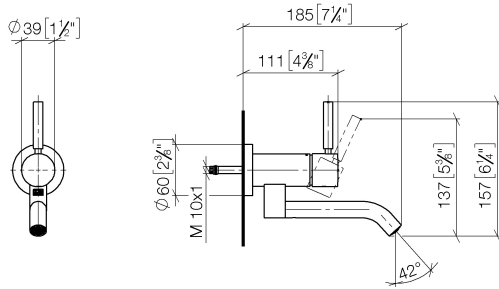

**META Wall-mounted single-lever basin mixer without pop-up waste -
Champagne (22kt Gold)**

META

36 805 660

- 185mm projection
- fixed spout
- circular, air-enriched flow
- hole diameter 35 mm
- rosette Ø 60 mm
- max. flow 5.7 l/min
- lead-free
- with single-point mounting
- This product can help a building meet the requirements of Green Building Rating Systems, e.g. LEED®, BREEAM®, DGNB
- WRAS 240102017

36 805 660
mm [inches]

Flow rate chart

Certificates

LGA_38421.

WRAS_240102017.

**META Wall-mounted single-lever basin mixer without pop-up waste -
Champagne (22kt Gold)**

META

36 805 660

Parts for other
finishes can be found
here: [Chrome](#)

Spare parts list

No.	Item Number	Name	Quantity used	Delivery time
1	90 20 66 030 00-47	handle	1	30
2	09 28 30 043-47	cover	1	60
3	09 24 04 266 90	nut	1	2
4	09 14 10 120 90	seal	1	2
5	90 11 06 217 00-47	spout	1	30
6	90 15 05 042 00 90	cartridge	1	2
7	09 27 89 004-47	rosette	1	60
8	09 14 10 041 90	seal	1	2
9	90 30 11 296 00 90	flange	1	2