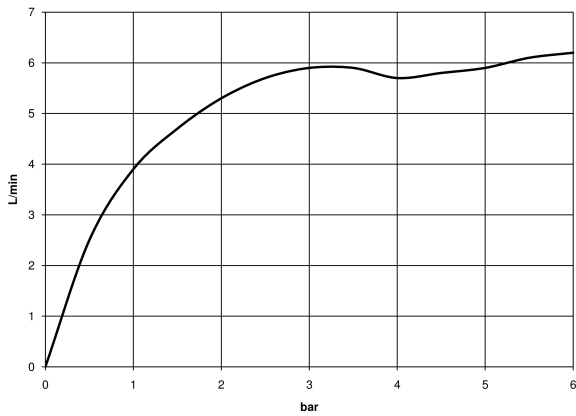

**META Wall-mounted single-lever basin mixer without pop-up waste -
Champagne (22kt Gold)**

META

36 805 660

- 185mm projection
- fixed spout
- circular, air-enriched flow
- hole diameter 35 mm
- rosette Ø 60 mm
- max. flow 5.7 l/min
- lead-free
- with single-point mounting
- This product can help a building meet the requirements of Green Building Rating Systems, e.g. LEED®, BREEAM®, DGNB
- WRAS 240102017

36 805 660
mm [inches]

Flow rate chart

Certificates

LGA_38421.

WRAS_240102017.

**META Wall-mounted single-lever basin mixer without pop-up waste -
Champagne (22kt Gold)**

META

36 805 660