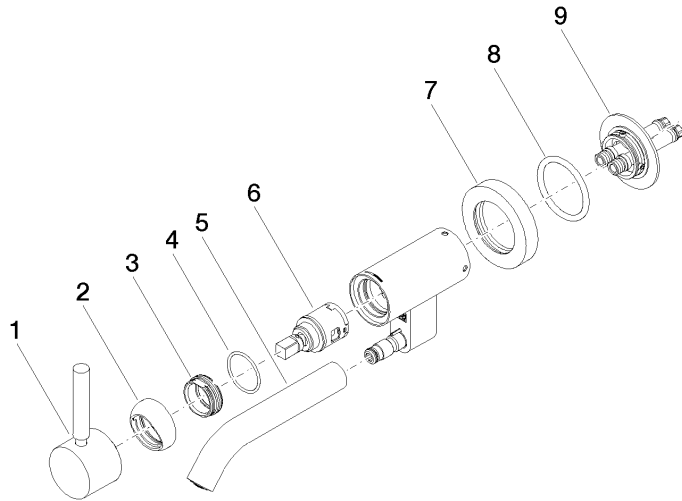

**META Wall-mounted single-lever basin mixer without pop-up waste -
Champagne (22kt Gold)**

META

36 805 660

- 185mm projection
- fixed spout
- circular, air-enriched flow
- hole diameter 35 mm
- rosette Ø 60 mm
- max. flow 5.7 l/min
- lead-free
- with single-point mounting
- This product can help a building meet the requirements of Green Building Rating Systems, e.g. LEED®, BREEAM®, DGNB
- WRAS 240102017

36 805 660
mm [inches]

Flow rate chart

Certificates

LGA_38421.

WRAS_240102017.

**META Wall-mounted single-lever basin mixer without pop-up waste -
Champagne (22kt Gold)**

META

36 805 660

Parts for other
finishes can be found
here: [Chrome](#)

Spare parts list

No.	Item Number	Name	Quantity used	Delivery time
1	90 20 66 030 00-47	handle	1	30
2	09 28 30 043-47	cover	1	60
3	09 24 04 266 90	nut	1	2
4	09 14 10 120 90	seal	1	2
5	90 11 06 217 00-47	spout	1	30
6	90 15 05 042 00 90	cartridge	1	2
7	09 27 89 004-47	rosette	1	60
8	09 14 10 041 90	seal	1	2
9	90 30 11 296 00 90	flange	1	2