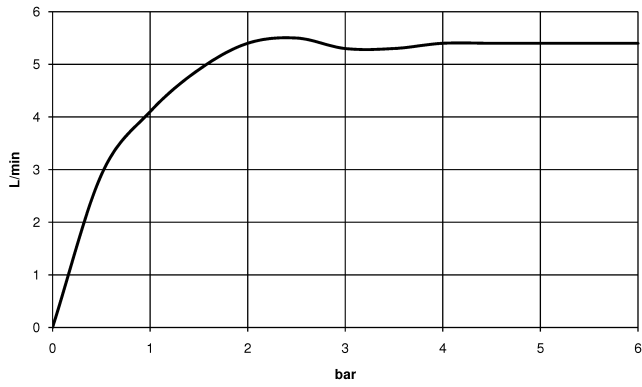

META Wall-mounted single-lever basin mixer without pop-up waste - Dark Chrome

META

36 805 661

- 160mm projection
- fixed spout
- circular, air-enriched flow
- hole diameter 60 mm
- rosette Ø 78 mm
- max. spout flow rate 5.7 l/min
- lead-free
- with single-point mounting

Required miscellaneous

- Concealed wall mounting -** 35 050 970 90
- min. recess depth 80 mm
 - max. recess depth 105 mm

36 805 661

mm [inches]

Flow rate chart

36 805 661

Spare parts list

No.	Item Number	Name	Quantity used	Delivery time
1	90 30 11 232 00 90	disc	1	10
2	90 24 01 046 01 90	connection	2	10
3	90 27 66 026 00-19	rosette	1	-
Spare part can no longer be ordered, please order the replacement item				
4	09 31 11 144 90	pin	1	2
5	90 15 05 044 00 90	cartridge	1	2
6	09 24 04 266 90	nut	1	2
7	09 14 10 120 90	seal	1	2
8	09 28 30 043-19	cover	1	20
9	90 20 66 024 00-19	handle	1	20
10	90 23 01 168 00-19	aerator	1	20
11	90 30 30 229 00 90	screw	2	10